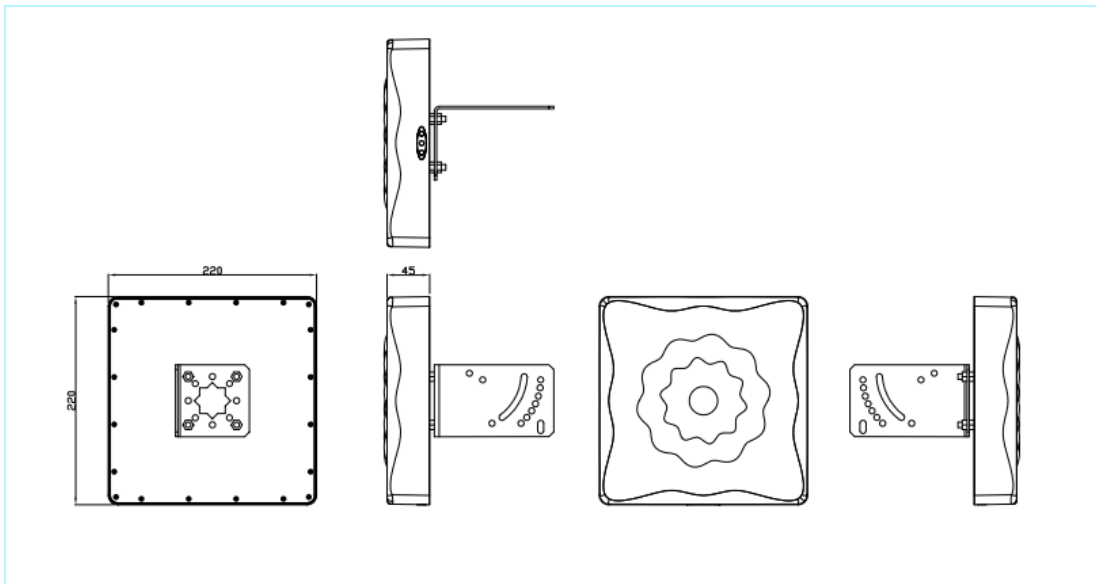

Maswell 5G/4G/WiFi MIMO Panel Antenna 600-8000MHz

AN_Master_001-2

Mechanical dimension

Maswell 5G/4G/WiFi MIMO Panel Antenna

600-8000MHz

AN_Master_001-2

Specifications

Item	Specifications	
Antenna1	Center Frequency	600-8000MHz
	Polarization	Linear (+45°)
	Gain	6.0dBi
	V.S.W.R	< 2.0
	Impedance	50Ω
	Isolation	15dB
Antenna2	Center Frequency	600-8000MHz
	Polarization	Linear (-45°)
	Gain	6.0dBi
	V.S.W.R	< 2.0
	Impedance	50Ω
	Isolation	15dB
Mechanical	Dimension	22cm*22cm*4.5cm
	Weight	1380g
	Cable	Customizable
	Connector	SMA or others
	Mounting Method	U bolt /Screw
Environmental	Operating Temperature	-40°C~+85°C
	Waterproof	IP67
	UV stabilized:	YES
	Vibration	10 to 55Hz with 1.5mm amplitude 2hours
	Environmentally Friendly	ROHS Compliant