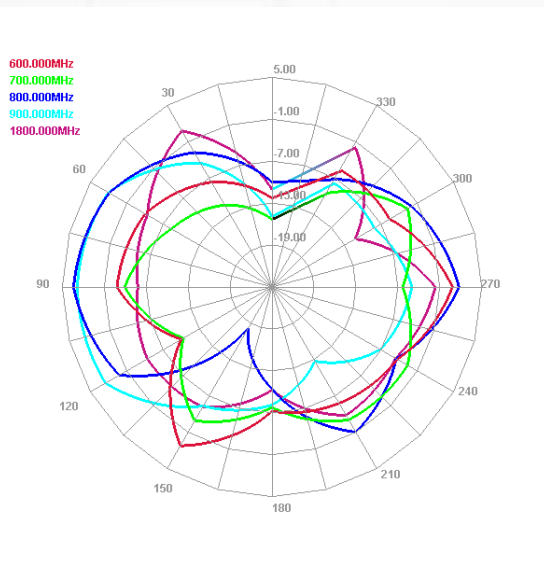

Maswell 5G/4G/WiFi MIMO Panel Antenna 600-8000MHz

AN_Master_001-2

Mechanical dimension

Maswell 5G/4G/WiFi MIMO Panel Antenna

600-8000MHz

AN_Master_001-2

Specifications

Item	Specifications	
Antenna1	Center Frequency	600-8000MHz
	Polarization	Linear (+45°)
	Gain	6.0dBi
	V.S.W.R	< 2.0
	Impedance	50Ω
	Isolation	15dB
Antenna2	Center Frequency	600-8000MHz
	Polarization	Linear (-45°)
	Gain	6.0dBi
	V.S.W.R	< 2.0
	Impedance	50Ω
	Isolation	15dB
Mechanical	Dimension	22cm*22cm*4.5cm
	Weight	1380g
	Cable	Customizable
	Connector	SMA or others
	Mounting Method	U bolt /Screw
Environmental	Operating Temperature	-40°C~+85°C
	Waterproof	IP67
	UV stabilized:	YES
	Vibration	10 to 55Hz with 1.5mm amplitude 2hours
	Environmentally Friendly	ROHS Compliant

Maswell 5G/4G/WiFi MIMO Panel Antenna 600-8000MHz

AN_Master_001-2

Measured results:

S11

Antenna 1 (Main)

Antenna 2 (AUX)

Maswell 5G/4G/WiFi MIMO Panel Antenna 600-8000MHz

AN_Master_001-2

Measured results:

VSWR

Antenna 1 (Main)

Antenna 2 (AUX)

Maswell 5G/4G/WiFi MIMO Panel Antenna 600-8000MHz

AN_Master_001-2

Measured results:

Isolation

Maswell 5G/4G/WiFi MIMO Panel Antenna 600-8000MHz

AN_Master_001-2

Radiation pattern: low frequency

Antenna 1

E plane

H plane

Antenna 2

E plane