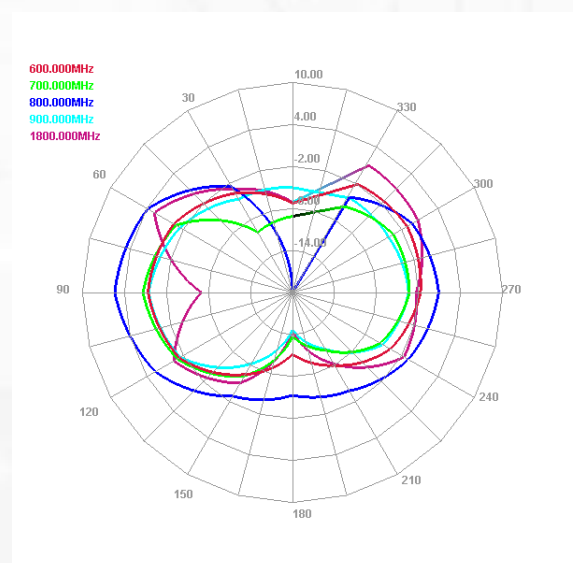

Maswell 5G/4G/WiFi MIMO Panel Antenna 600-8000MHz

AN_Master_001-2

Mechanical dimension

Maswell 5G/4G/WiFi MIMO Panel Antenna

600-8000MHz

AN_Master_001-2

Specifications

Item	Specifications	
Antenna1	Center Frequency	600-8000MHz
	Polarization	Linear (+45°)
	Gain	6.0dBi
	V.S.W.R	< 2.0
	Impedance	50Ω
	Isolation	15dB
Antenna2	Center Frequency	600-8000MHz
	Polarization	Linear (-45°)
	Gain	6.0dBi
	V.S.W.R	< 2.0
	Impedance	50Ω
	Isolation	15dB
Mechanical	Dimension	22cm*22cm*4.5cm
	Weight	1380g
	Cable	Customizable
	Connector	SMA or others
	Mounting Method	U bolt /Screw
Environmental	Operating Temperature	-40°C~+85°C
	Waterproof	IP67
	UV stabilized:	YES
	Vibration	10 to 55Hz with 1.5mm amplitude 2hours
	Environmentally Friendly	ROHS Compliant

Measured results:

VSWR

Antenna 1 (Main)

Antenna 2 (AUX)

Maswell 5G/4G/WiFi MIMO Panel Antenna 600-8000MHz

AN_Master_001-2

Measured results:

Isolation

Maswell 5G/4G/WiFi MIMO Panel Antenna 600-8000MHz

AN_Master_001-2

Radiation pattern: low frequency

Antenna 1

E plane

H plane

Antenna 2

E plane

H plane

Maswell 5G/4G/WiFi MIMO Panel Antenna 600-8000MHz

AN_Master_001-2

Radiation pattern: medium frequency

Antenna 1

E plane

H plane

Antenna 2