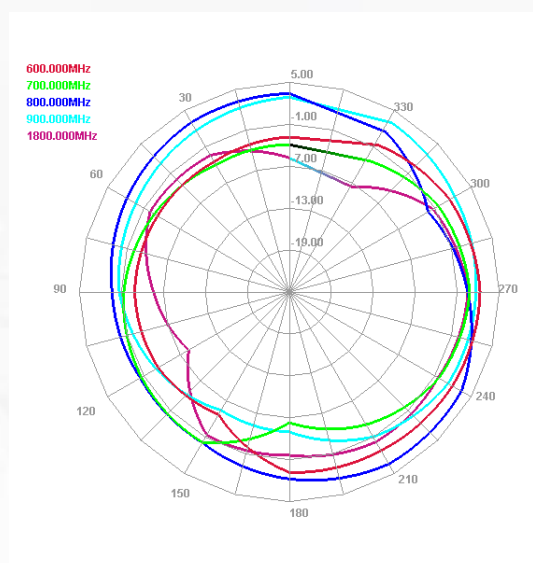

Maswell 5G/4G/WiFi MIMO Panel Antenna 600-8000MHz

AN_Master_001-2

Mechanical dimension

Maswell 5G/4G/WiFi MIMO Panel Antenna

600-8000MHz

AN_Master_001-2

Specifications

Item	Specifications	
Antenna1	Center Frequency	600-8000MHz
	Polarization	Linear (+45°)
	Gain	6.0dBi
	V.S.W.R	< 2.0
	Impedance	50Ω
	Isolation	15dB
Antenna2	Center Frequency	600-8000MHz
	Polarization	Linear (-45°)
	Gain	6.0dBi
	V.S.W.R	< 2.0
	Impedance	50Ω
	Isolation	15dB
Mechanical	Dimension	22cm*22cm*4.5cm
	Weight	1380g
	Cable	Customizable
	Connector	SMA or others
	Mounting Method	U bolt /Screw
Environmental	Operating Temperature	-40°C~+85°C
	Waterproof	IP67
	UV stabilized:	YES
	Vibration	10 to 55Hz with 1.5mm amplitude 2hours
	Environmentally Friendly	ROHS Compliant

Measured results:

VSWR

Antenna 1 (Main)

Antenna 2 (AUX)

Maswell 5G/4G/WiFi MIMO Panel Antenna 600-8000MHz

AN_Master_001-2

Measured results:

Isolation

Maswell 5G/4G/WiFi MIMO Panel Antenna 600-8000MHz

AN_Master_001-2

Radiation pattern: low frequency

Antenna 1

E plane

H plane

Antenna 2

E plane