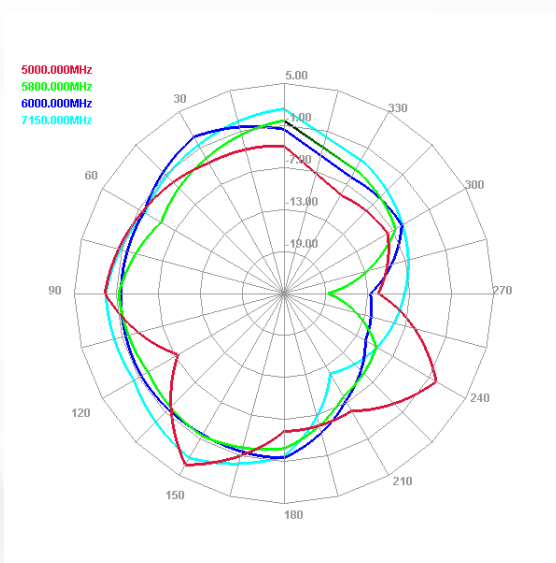

E plane

H plane

Maswell 5G/4G/WiFi MIMO Panel Antenna 600-8000MHz

AN_Master_001-2

Radiation pattern: high frequency

Antenna 1

E plane

H plane

Antenna 2

E plane

H plane

Maswell 5G/4G/WiFi MIMO Panel Antenna 600-8000MHz

AN_Master_001-2

Measured Gain Performances (Antenna 1)

Freq (MHz)	Effi (%)	Gain (dBi)
600	49.54	2.25
650	50.1	0.8
700	51.47	1.35
750	60.18	2.34
800	82.03	3.43
850	79.01	4.01
900	72.49	3.32
950	66.85	3.61
1000	81.02	4.93
1050	85.14	5.45
1100	84.27	5.4
1150	92.99	5.74
1200	95.46	5.66
1250	100.65	6.93
1300	102.41	6.81
1350	91.17	5.79
1400	89.87	5.69
1450	104.09	6.18
1500	86.43	3.81
1550	84.55	4.42
1600	85.16	3.56
1650	81.36	3.31
1700	77.23	3.77
1750	79.44	4.55
1800	75.3	4.57
1850	73.69	3.98
1900	78.16	3.89
1950	75.08	3.71
2000	73.63	3.8
2050	73.16	4.25
2100	73.43	4.39
2150	60.17	3.86
2200	65.77	4.16
2250	75.59	4.03
2300	77.7	5
2350	82.09	5.28
2400	81.84	4.54