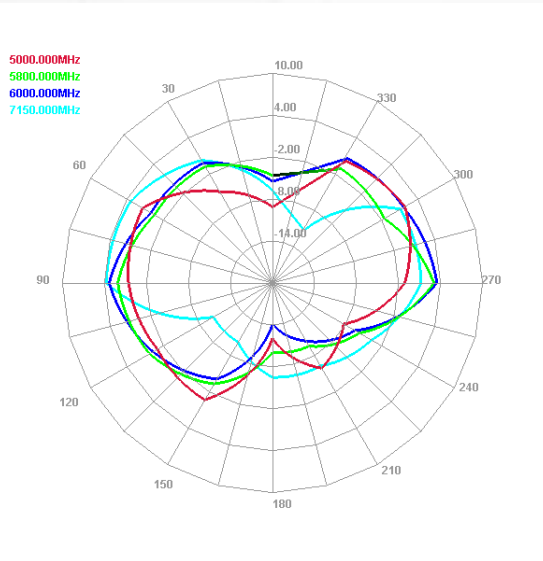

H plane

Maswell 5G/4G/WiFi MIMO Panel Antenna 600-8000MHz

AN_Master_001-2

Radiation pattern: medium frequency

Antenna 1

E plane

H plane

Antenna 2

E plane

H plane

Maswell 5G/4G/WiFi MIMO Panel Antenna 600-8000MHz

AN_Master_001-2

Radiation pattern: high frequency

Antenna 1

E plane

H plane

Antenna 2

E plane

H plane

Maswell 5G/4G/WiFi MIMO Panel Antenna 600-8000MHz

AN_Master_001-2

Measured Gain Performances (Antenna 1)

Freq (MHz)	Effi (%)	Gain (dBi)
600	49.54	2.25
650	50.1	0.8
700	51.47	1.35
750	60.18	2.34
800	82.03	3.43
850	79.01	4.01
900	72.49	3.32
950	66.85	3.61
1000	81.02	4.93
1050	85.14	5.45
1100	84.27	5.4
1150	92.99	5.74
1200	95.46	5.66
1250	100.65	6.93
1300	102.41	6.81
1350	91.17	5.79
1400	89.87	5.69
1450	104.09	6.18
1500	86.43	3.81
1550	84.55	4.42
1600	85.16	3.56
1650	81.36	3.31
1700	77.23	3.77
1750	79.44	4.55
1800	75.3	4.57
1850	73.69	3.98
1900	78.16	3.89
1950	75.08	3.71
2000	73.63	3.8
2050	73.16	4.25
2100	73.43	4.39
2150	60.17	3.86
2200	65.77	4.16
2250	75.59	4.03
2300	77.7	5
2350	82.09	5.28
2400	81.84	4.54