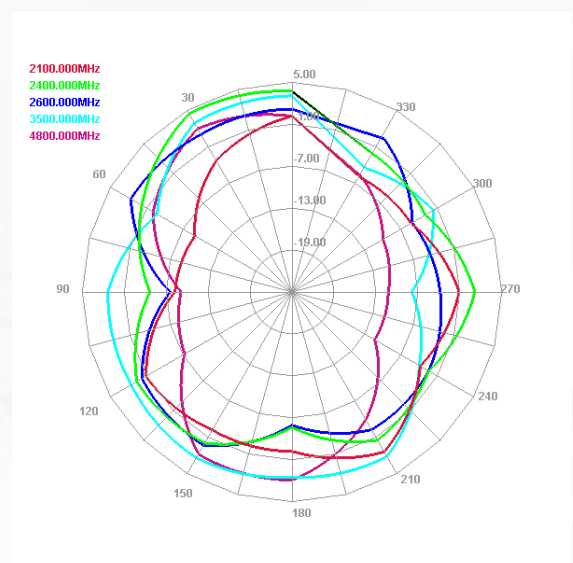

Maswell 5G/4G/WiFi MIMO Panel Antenna 600-8000MHz

AN_Master_001-2

Mechanical dimension

Maswell 5G/4G/WiFi MIMO Panel Antenna

600-8000MHz

AN_Master_001-2

Specifications

Item	Specifications	
Antenna1	Center Frequency	600-8000MHz
	Polarization	Linear (+45°)
	Gain	6.0dBi
	V.S.W.R	< 2.0
	Impedance	50Ω
	Isolation	15dB
Antenna2	Center Frequency	600-8000MHz
	Polarization	Linear (-45°)
	Gain	6.0dBi
	V.S.W.R	< 2.0
	Impedance	50Ω
	Isolation	15dB
Mechanical	Dimension	22cm*22cm*4.5cm
	Weight	1380g
	Cable	Customizable
	Connector	SMA or others
	Mounting Method	U bolt /Screw
Environmental	Operating Temperature	-40°C~+85°C
	Waterproof	IP67
	UV stabilized:	YES
	Vibration	10 to 55Hz with 1.5mm amplitude 2hours
	Environmentally Friendly	ROHS Compliant

Maswell 5G/4G/WiFi MIMO Panel Antenna 600-8000MHz

AN_Master_001-2

Radiation pattern: low frequency

Antenna 1

E plane

H plane

Antenna 2

E plane

H plane

Maswell 5G/4G/WiFi MIMO Panel Antenna 600-8000MHz

AN_Master_001-2

Radiation pattern: medium frequency

Antenna 1

E plane

H plane

Antenna 2

E plane

H plane

Maswell 5G/4G/WiFi MIMO Panel Antenna 600-8000MHz

AN_Master_001-2

Radiation pattern: high frequency

Antenna 1

E plane

H plane