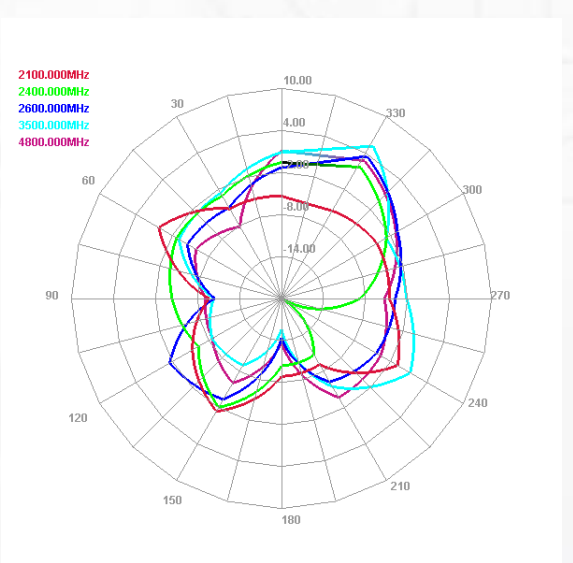

Maswell 5G/4G/WiFi MIMO Panel Antenna 600-8000MHz

AN_Master_001-2

Mechanical dimension

Maswell 5G/4G/WiFi MIMO Panel Antenna

600-8000MHz

AN_Master_001-2

Specifications

Item	Specifications	
Antenna1	Center Frequency	600-8000MHz
	Polarization	Linear (+45°)
	Gain	6.0dBi
	V.S.W.R	< 2.0
	Impedance	50Ω
	Isolation	15dB
Antenna2	Center Frequency	600-8000MHz
	Polarization	Linear (-45°)
	Gain	6.0dBi
	V.S.W.R	< 2.0
	Impedance	50Ω
	Isolation	15dB
Mechanical	Dimension	22cm*22cm*4.5cm
	Weight	1380g
	Cable	Customizable
	Connector	SMA or others
	Mounting Method	U bolt /Screw
Environmental	Operating Temperature	-40°C~+85°C
	Waterproof	IP67
	UV stabilized:	YES
	Vibration	10 to 55Hz with 1.5mm amplitude 2hours
	Environmentally Friendly	ROHS Compliant

Maswell 5G/4G/WiFi MIMO Panel Antenna 600-8000MHz

AN_Master_001-2

Radiation pattern: low frequency

Antenna 1

E plane

H plane

Antenna 2

E plane

H plane

Maswell 5G/4G/WiFi MIMO Panel Antenna 600-8000MHz

AN_Master_001-2

Radiation pattern: medium frequency

Antenna 1

E plane

H plane

Antenna 2

E plane

H plane

Maswell 5G/4G/WiFi MIMO Panel Antenna 600-8000MHz

AN_Master_001-2

Radiation pattern: high frequency

Antenna 1

E plane

H plane