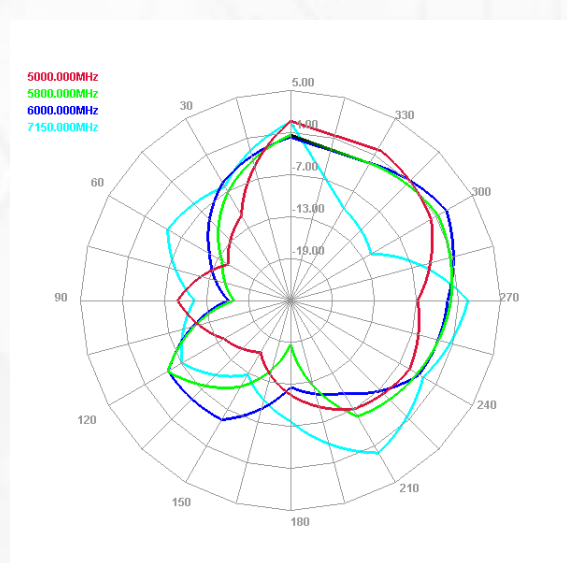

Maswell 5G/4G/WiFi MIMO Panel Antenna 600-8000MHz

AN_Master_001-2

Mechanical dimension

Maswell 5G/4G/WiFi MIMO Panel Antenna

600-8000MHz

AN_Master_001-2

Specifications

Item	Specifications	
Antenna1	Center Frequency	600-8000MHz
	Polarization	Linear (+45°)
	Gain	6.0dBi
	V.S.W.R	< 2.0
	Impedance	50Ω
	Isolation	15dB
Antenna2	Center Frequency	600-8000MHz
	Polarization	Linear (-45°)
	Gain	6.0dBi
	V.S.W.R	< 2.0
	Impedance	50Ω
	Isolation	15dB
Mechanical	Dimension	22cm*22cm*4.5cm
	Weight	1380g
	Cable	Customizable
	Connector	SMA or others
	Mounting Method	U bolt /Screw
Environmental	Operating Temperature	-40°C~+85°C
	Waterproof	IP67
	UV stabilized:	YES
	Vibration	10 to 55Hz with 1.5mm amplitude 2hours
	Environmentally Friendly	ROHS Compliant

H plane

Maswell 5G/4G/WiFi MIMO Panel Antenna 600-8000MHz

AN_Master_001-2

Radiation pattern: medium frequency

Antenna 1

E plane

H plane

Antenna 2

E plane

H plane

Maswell 5G/4G/WiFi MIMO Panel Antenna 600-8000MHz

AN_Master_001-2

Radiation pattern: high frequency

Antenna 1

E plane

H plane

Antenna 2

E plane

H plane

Maswell 5G/4G/WiFi MIMO Panel Antenna 600-8000MHz

AN_Master_001-2

Measured Gain Performances (Antenna 1)

Freq (MHz)	Effi (%)	Gain (dBi)
600	49.54	2.25
650	50.1	0.8
700	51.47	1.35
750	60.18	2.34
800	82.03	3.43
850	79.01	4.01
900	72.49	3.32
950	66.85	3.61
1000	81.02	4.93
1050	85.14	5.45
1100	84.27	5.4
1150	92.99	5.74
1200	95.46	5.66
1250	100.65	6.93
1300	102.41	6.81
1350	91.17	5.79
1400	89.87	5.69
1450	104.09	6.18
1500	86.43	3.81
1550	84.55	4.42
1600	85.16	3.56
1650	81.36	3.31
1700	77.23	3.77
1750	79.44	4.55
1800	75.3	4.57
1850	73.69	3.98
1900	78.16	3.89
1950	75.08	3.71
2000	73.63	3.8
2050	73.16	4.25
2100	73.43	4.39
2150	60.17	3.86
2200	65.77	4.16
2250	75.59	4.03
2300	77.7	5
2350	82.09	5.28
2400	81.84	4.54