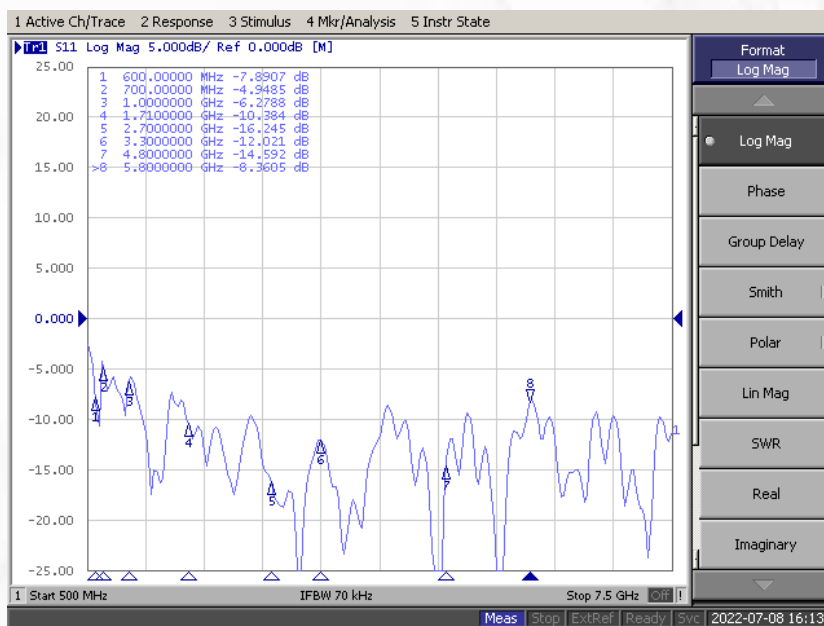

Maswell 5G/4G/WiFi MIMO Panel Antenna 600-8000MHz

AN_Master_001-2

Mechanical dimension

Maswell 5G/4G/WiFi MIMO Panel Antenna

600-8000MHz

AN_Master_001-2

Specifications

Item	Specifications	
Antenna1	Center Frequency	600-8000MHz
	Polarization	Linear (+45°)
	Gain	6.0dBi
	V.S.W.R	< 2.0
	Impedance	50Ω
	Isolation	15dB
Antenna2	Center Frequency	600-8000MHz
	Polarization	Linear (-45°)
	Gain	6.0dBi
	V.S.W.R	< 2.0
	Impedance	50Ω
	Isolation	15dB
Mechanical	Dimension	22cm*22cm*4.5cm
	Weight	1380g
	Cable	Customizable
	Connector	SMA or others
	Mounting Method	U bolt /Screw
Environmental	Operating Temperature	-40°C~+85°C
	Waterproof	IP67
	UV stabilized:	YES
	Vibration	10 to 55Hz with 1.5mm amplitude 2hours
	Environmentally Friendly	ROHS Compliant

Maswell 5G/4G/WiFi MIMO Panel Antenna 600-8000MHz

AN_Master_001-2

Product Configuration in Details

- ◆ Support all 5g, 4G, 3G, GSM and dual band WiFi bands in the world!
- ◆ Single antenna meets all wireless protocol needs, no need to buy other antenna!
- ◆ Up to 6dbi gain for various signal transmitting and receiving scenarios!

Maswell 5G/4G/WiFi MIMO Panel Antenna 600-8000MHz

AN_Master_001-2

Measured results:

S11

Antenna 1 (Main)

Antenna 2 (AUX)

Maswell 5G/4G/WiFi MIMO Panel Antenna 600-8000MHz

AN_Master_001-2

Measured results:

VSWR

Antenna 1 (Main)

Antenna 2 (AUX)

Maswell 5G/4G/WiFi MIMO Panel Antenna 600-8000MHz

AN_Master_001-2

Measured results:

Isolation