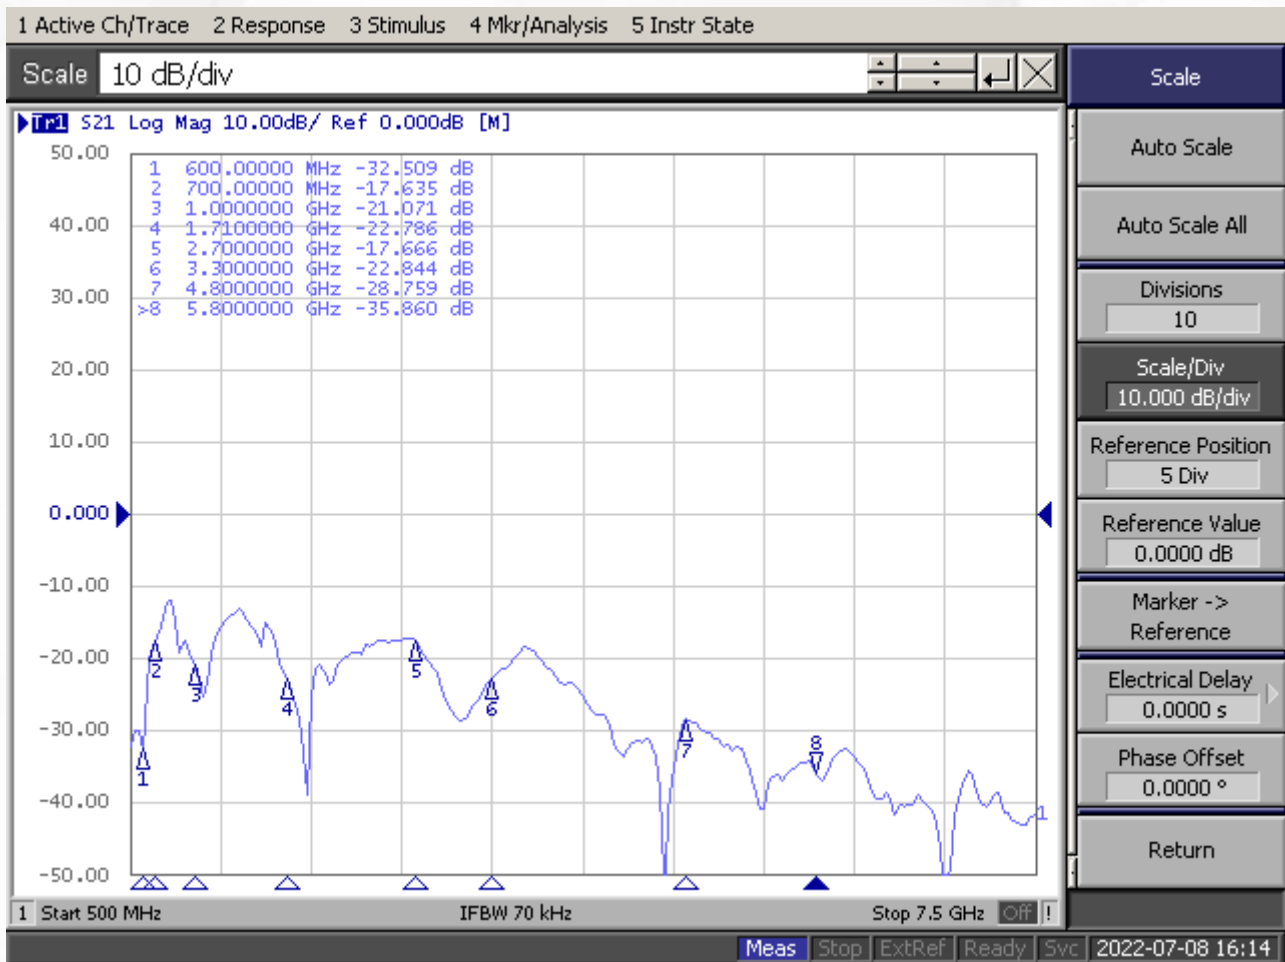

Maswell 5G/4G/WiFi MIMO Panel Antenna 600-8000MHz

AN_Master_001-2

Mechanical dimension

Maswell 5G/4G/WiFi MIMO Panel Antenna

600-8000MHz

AN_Master_001-2

Specifications

Item	Specifications	
Antenna1	Center Frequency	600-8000MHz
	Polarization	Linear (+45°)
	Gain	6.0dBi
	V.S.W.R	< 2.0
	Impedance	50Ω
	Isolation	15dB
Antenna2	Center Frequency	600-8000MHz
	Polarization	Linear (-45°)
	Gain	6.0dBi
	V.S.W.R	< 2.0
	Impedance	50Ω
	Isolation	15dB
Mechanical	Dimension	22cm*22cm*4.5cm
	Weight	1380g
	Cable	Customizable
	Connector	SMA or others
	Mounting Method	U bolt /Screw
Environmental	Operating Temperature	-40°C~+85°C
	Waterproof	IP67
	UV stabilized:	YES
	Vibration	10 to 55Hz with 1.5mm amplitude 2hours
	Environmentally Friendly	ROHS Compliant

Maswell 5G/4G/WiFi MIMO Panel Antenna 600-8000MHz

AN_Master_001-2

Measured results:

S11

Antenna 1 (Main)

Antenna 2 (AUX)

Maswell 5G/4G/WiFi MIMO Panel Antenna 600-8000MHz

AN_Master_001-2

Measured results:

VSWR

Antenna 1 (Main)

Antenna 2 (AUX)

Maswell 5G/4G/WiFi MIMO Panel Antenna 600-8000MHz

AN_Master_001-2

Measured results:

Isolation

Maswell 5G/4G/WiFi MIMO Panel Antenna 600-8000MHz

AN_Master_001-2

Radiation pattern: low frequency

Antenna 1

E plane

H plane

Antenna 2

E plane