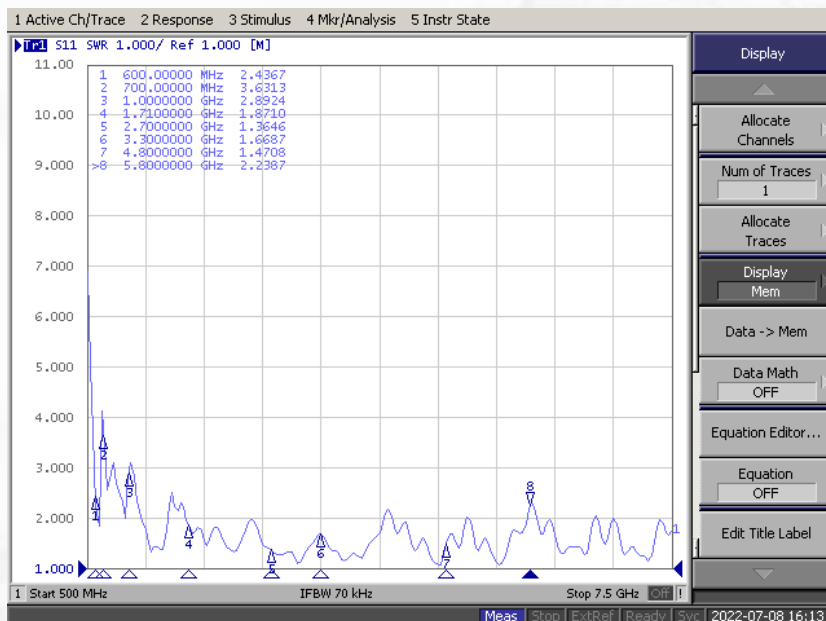

Maswell 5G/4G/WiFi MIMO Panel Antenna 600-8000MHz

AN_Master_001-2

Mechanical dimension

Maswell 5G/4G/WiFi MIMO Panel Antenna

600-8000MHz

AN_Master_001-2

Specifications

Item	Specifications	
Antenna1	Center Frequency	600-8000MHz
	Polarization	Linear (+45°)
	Gain	6.0dBi
	V.S.W.R	< 2.0
	Impedance	50Ω
	Isolation	15dB
Antenna2	Center Frequency	600-8000MHz
	Polarization	Linear (-45°)
	Gain	6.0dBi
	V.S.W.R	< 2.0
	Impedance	50Ω
	Isolation	15dB
Mechanical	Dimension	22cm*22cm*4.5cm
	Weight	1380g
	Cable	Customizable
	Connector	SMA or others
	Mounting Method	U bolt /Screw
Environmental	Operating Temperature	-40°C~+85°C
	Waterproof	IP67
	UV stabilized:	YES
	Vibration	10 to 55Hz with 1.5mm amplitude 2hours
	Environmentally Friendly	ROHS Compliant

Maswell 5G/4G/WiFi MIMO Panel Antenna 600-8000MHz

AN_Master_001-2

Measured results:

S11

Antenna 1 (Main)

Antenna 2 (AUX)

Maswell 5G/4G/WiFi MIMO Panel Antenna 600-8000MHz

AN_Master_001-2

Measured results:

VSWR

Antenna 1 (Main)

Antenna 2 (AUX)

Maswell 5G/4G/WiFi MIMO Panel Antenna 600-8000MHz

AN_Master_001-2

Measured results:

Isolation