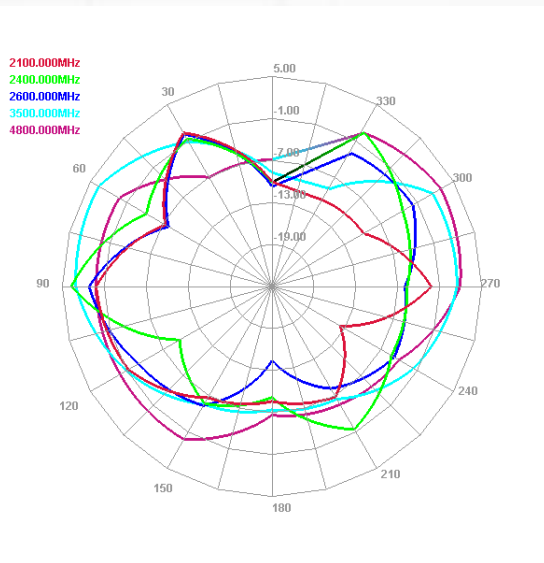

Maswell 5G/4G/WiFi MIMO Panel Antenna 600-8000MHz

AN_Master_001-2

Mechanical dimension

Maswell 5G/4G/WiFi MIMO Panel Antenna

600-8000MHz

AN_Master_001-2

Specifications

Item	Specifications	
Antenna1	Center Frequency	600-8000MHz
	Polarization	Linear (+45°)
	Gain	6.0dBi
	V.S.W.R	< 2.0
	Impedance	50Ω
	Isolation	15dB
Antenna2	Center Frequency	600-8000MHz
	Polarization	Linear (-45°)
	Gain	6.0dBi
	V.S.W.R	< 2.0
	Impedance	50Ω
	Isolation	15dB
Mechanical	Dimension	22cm*22cm*4.5cm
	Weight	1380g
	Cable	Customizable
	Connector	SMA or others
	Mounting Method	U bolt /Screw
Environmental	Operating Temperature	-40°C~+85°C
	Waterproof	IP67
	UV stabilized:	YES
	Vibration	10 to 55Hz with 1.5mm amplitude 2hours
	Environmentally Friendly	ROHS Compliant

Measured results:

VSWR

Antenna 1 (Main)

Antenna 2 (AUX)

Maswell 5G/4G/WiFi MIMO Panel Antenna 600-8000MHz

AN_Master_001-2

Measured results:

Isolation

Maswell 5G/4G/WiFi MIMO Panel Antenna 600-8000MHz

AN_Master_001-2

Radiation pattern: low frequency

Antenna 1

E plane

H plane

Antenna 2

E plane

H plane

Maswell 5G/4G/WiFi MIMO Panel Antenna 600-8000MHz

AN_Master_001-2

Radiation pattern: medium frequency

Antenna 1

E plane

H plane

Antenna 2