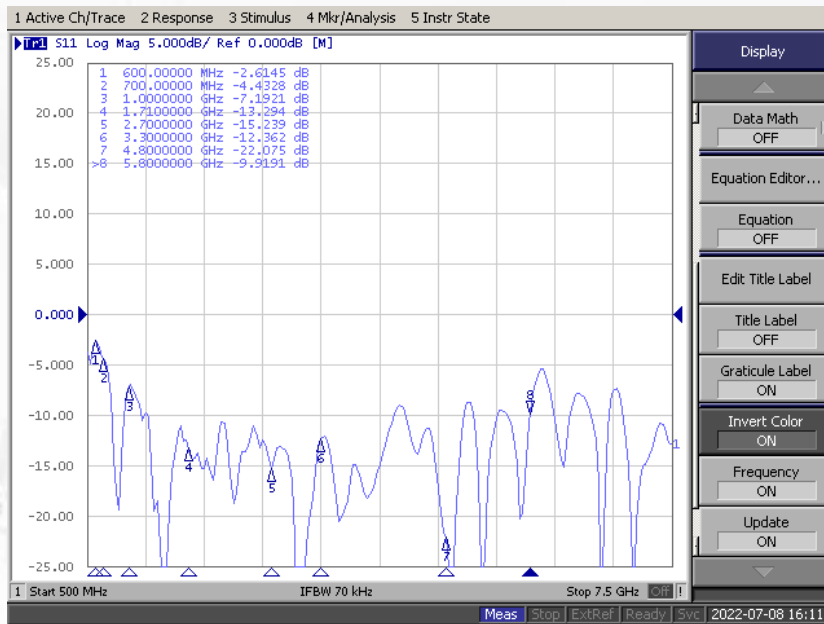

Maswell 5G/4G/WiFi MIMO Panel Antenna 600-8000MHz

AN_Master_001-2

Mechanical dimension

Maswell 5G/4G/WiFi MIMO Panel Antenna

600-8000MHz

AN_Master_001-2

Specifications

Item	Specifications	
Antenna1	Center Frequency	600-8000MHz
	Polarization	Linear (+45°)
	Gain	6.0dBi
	V.S.W.R	< 2.0
	Impedance	50Ω
	Isolation	15dB
Antenna2	Center Frequency	600-8000MHz
	Polarization	Linear (-45°)
	Gain	6.0dBi
	V.S.W.R	< 2.0
	Impedance	50Ω
	Isolation	15dB
Mechanical	Dimension	22cm*22cm*4.5cm
	Weight	1380g
	Cable	Customizable
	Connector	SMA or others
	Mounting Method	U bolt /Screw
Environmental	Operating Temperature	-40°C~+85°C
	Waterproof	IP67
	UV stabilized:	YES
	Vibration	10 to 55Hz with 1.5mm amplitude 2hours
	Environmentally Friendly	ROHS Compliant

Maswell 5G/4G/WiFi MIMO Panel Antenna 600-8000MHz

AN_Master_001-2

Product Configuration in Details

- ◆ Support all 5g, 4G, 3G, GSM and dual band WiFi bands in the world!
- ◆ Single antenna meets all wireless protocol needs, no need to buy other antenna!
- ◆ Up to 6dbi gain for various signal transmitting and receiving scenarios!

Maswell 5G/4G/WiFi MIMO Panel Antenna 600-8000MHz

AN_Master_001-2

Measured results:

S11

Antenna 1 (Main)

Antenna 2 (AUX)

Maswell 5G/4G/WiFi MIMO Panel Antenna 600-8000MHz

AN_Master_001-2

Measured results:

VSWR

Antenna 1 (Main)

Antenna 2 (AUX)

Maswell 5G/4G/WiFi MIMO Panel Antenna 600-8000MHz

AN_Master_001-2

Measured results:

Isolation