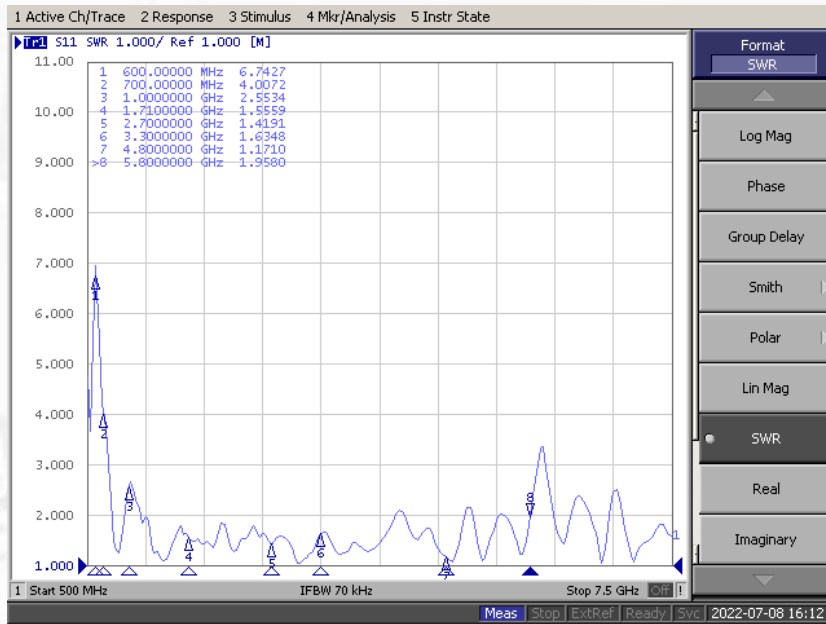

Maswell 5G/4G/WiFi MIMO Panel Antenna 600-8000MHz

AN_Master_001-2

Mechanical dimension

Maswell 5G/4G/WiFi MIMO Panel Antenna

600-8000MHz

AN_Master_001-2

Specifications

Item	Specifications	
Antenna1	Center Frequency	600-8000MHz
	Polarization	Linear (+45°)
	Gain	6.0dBi
	V.S.W.R	< 2.0
	Impedance	50Ω
	Isolation	15dB
Antenna2	Center Frequency	600-8000MHz
	Polarization	Linear (-45°)
	Gain	6.0dBi
	V.S.W.R	< 2.0
	Impedance	50Ω
	Isolation	15dB
Mechanical	Dimension	22cm*22cm*4.5cm
	Weight	1380g
	Cable	Customizable
	Connector	SMA or others
	Mounting Method	U bolt /Screw
Environmental	Operating Temperature	-40°C~+85°C
	Waterproof	IP67
	UV stabilized:	YES
	Vibration	10 to 55Hz with 1.5mm amplitude 2hours
	Environmentally Friendly	ROHS Compliant

Maswell 5G/4G/WiFi MIMO Panel Antenna 600-8000MHz

AN_Master_001-2

Measured results:

S11

Antenna 1 (Main)

Antenna 2 (AUX)

Maswell 5G/4G/WiFi MIMO Panel Antenna 600-8000MHz

AN_Master_001-2

Measured results:

VSWR

Antenna 1 (Main)

Antenna 2 (AUX)

Maswell 5G/4G/WiFi MIMO Panel Antenna 600-8000MHz

AN_Master_001-2

Measured results:

Isolation