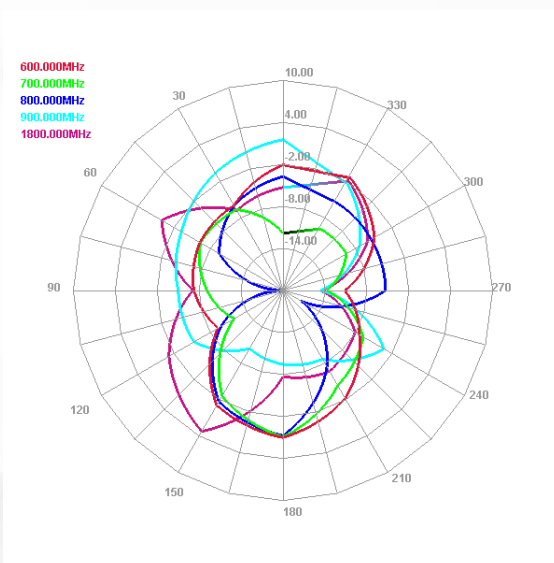

Maswell 5G/4G/WiFi MIMO Panel Antenna 600-8000MHz

AN_Master_001-2

Mechanical dimension

Maswell 5G/4G/WiFi MIMO Panel Antenna

600-8000MHz

AN_Master_001-2

Specifications

Item	Specifications	
Antenna1	Center Frequency	600-8000MHz
	Polarization	Linear (+45°)
	Gain	6.0dBi
	V.S.W.R	< 2.0
	Impedance	50Ω
	Isolation	15dB
Antenna2	Center Frequency	600-8000MHz
	Polarization	Linear (-45°)
	Gain	6.0dBi
	V.S.W.R	< 2.0
	Impedance	50Ω
	Isolation	15dB
Mechanical	Dimension	22cm*22cm*4.5cm
	Weight	1380g
	Cable	Customizable
	Connector	SMA or others
	Mounting Method	U bolt /Screw
Environmental	Operating Temperature	-40°C~+85°C
	Waterproof	IP67
	UV stabilized:	YES
	Vibration	10 to 55Hz with 1.5mm amplitude 2hours
	Environmentally Friendly	ROHS Compliant

Measured results:

VSWR

Antenna 1 (Main)

Antenna 2 (AUX)

Maswell 5G/4G/WiFi MIMO Panel Antenna 600-8000MHz

AN_Master_001-2

Measured results:

Isolation

Maswell 5G/4G/WiFi MIMO Panel Antenna 600-8000MHz

AN_Master_001-2

Radiation pattern: low frequency

Antenna 1

E plane

H plane

Antenna 2

E plane

H plane

Maswell 5G/4G/WiFi MIMO Panel Antenna 600-8000MHz

AN_Master_001-2

Radiation pattern: medium frequency

Antenna 1

E plane

H plane

Antenna 2