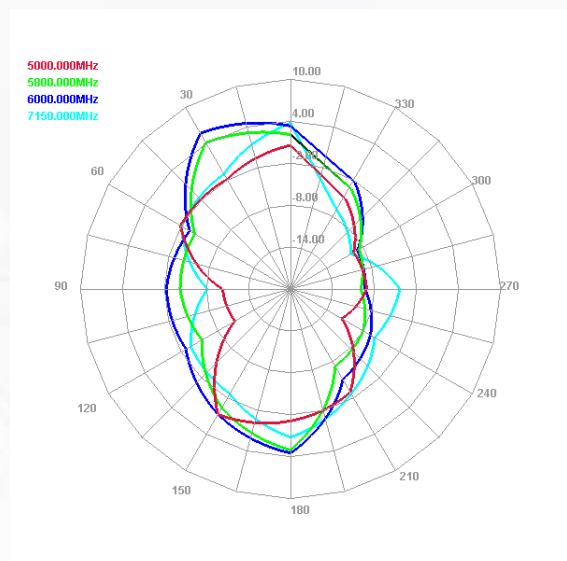

E plane

H plane

Maswell 5G/4G/WiFi MIMO Panel Antenna 600-8000MHz

AN_Master_001-2

Radiation pattern: high frequency

Antenna 1

E plane

H plane

Antenna 2

E plane

H plane

Maswell 5G/4G/WiFi MIMO Panel Antenna 600-8000MHz

AN_Master_001-2

Measured Gain Performances (Antenna 1)

Freq (MHz)	Effi (%)	Gain (dBi)
600	49.54	2.25
650	50.1	0.8
700	51.47	1.35
750	60.18	2.34
800	82.03	3.43
850	79.01	4.01
900	72.49	3.32
950	66.85	3.61
1000	81.02	4.93
1050	85.14	5.45
1100	84.27	5.4
1150	92.99	5.74
1200	95.46	5.66
1250	100.65	6.93
1300	102.41	6.81
1350	91.17	5.79
1400	89.87	5.69
1450	104.09	6.18
1500	86.43	3.81
1550	84.55	4.42
1600	85.16	3.56
1650	81.36	3.31
1700	77.23	3.77
1750	79.44	4.55
1800	75.3	4.57
1850	73.69	3.98
1900	78.16	3.89
1950	75.08	3.71
2000	73.63	3.8
2050	73.16	4.25
2100	73.43	4.39
2150	60.17	3.86
2200	65.77	4.16
2250	75.59	4.03
2300	77.7	5
2350	82.09	5.28
2400	81.84	4.54