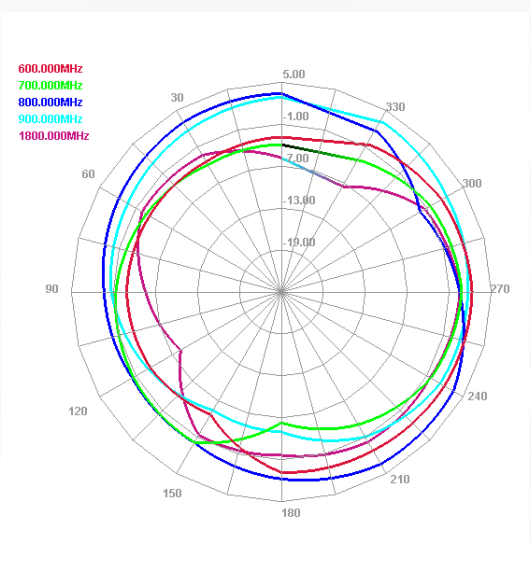

Measured results:

VSWR

Antenna 1 (Main)

Antenna 2 (AUX)

Maswell 5G/4G/LTE+GNSS Panel MIMO Combo Antenna

AN_Master_001-4

Measured results:

Isolation

Maswell 5G/4G/LTE+GNSS Panel MIMO Combo Antenna

AN_Master_001-4

Radiation pattern: low frequency

Antenna 1

E plane

H plane

Antenna 2

E plane