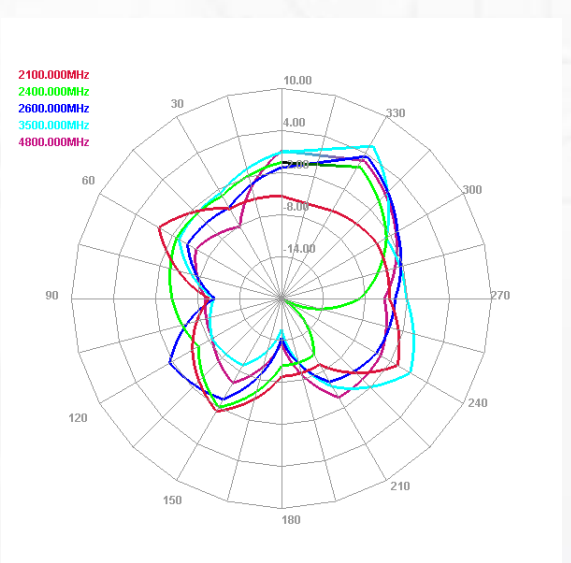

Maswell 5G/4G/LTE+GNSS Panel MIMO Combo Antenna

AN_Master_001-2

Radiation pattern: medium frequency

Antenna 1

E plane

H plane

Antenna 2

E plane

H plane