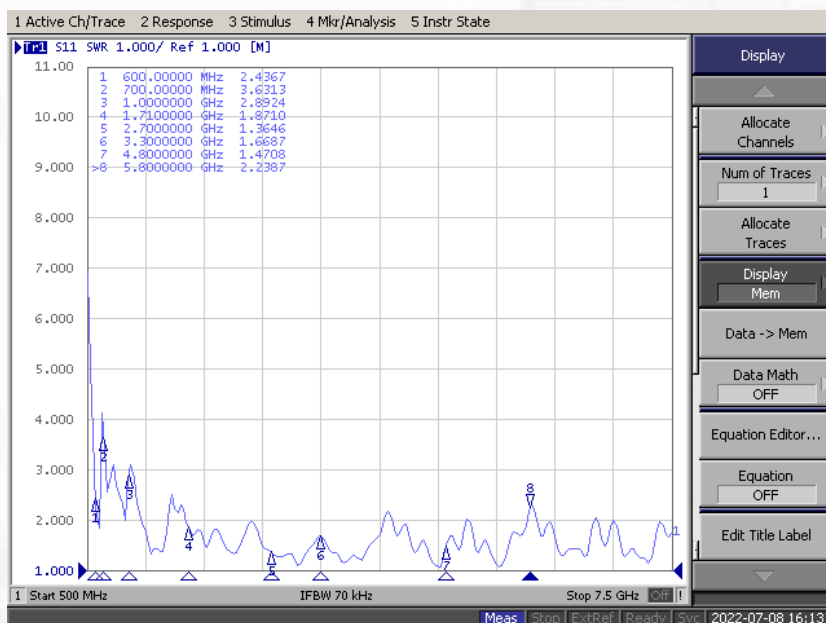

Maswell 5G/4G/LTE+GNSS Panel MIMO Combo Antenna

AN_Master_001-4

Product Configuration in Details

- ◆GNSS antenna supports GPS, Beidou, GLONASS and Gaileo 4 satellites L1 bands!
- ◆Support all 5g, 4G, 3G, GSM and dual band WiFi bands in the world!
- ◆Single antenna meets all wireless protocol needs, no need to buy other antenna!
- ◆Up to 6dBi gain for various signal transmitting and receiving scenarios!

Maswell 5G/4G/LTE+GNSS Panel MIMO Combo Antenna

AN_Master_001-4

Measured results:

S11

Antenna 1 (Main)

Antenna 2 (AUX)

Maswell 5G/4G/LTE+GNSS Panel MIMO Combo Antenna

AN_Master_001-4

Measured results:

VSWR

Antenna 1 (Main)

Antenna 2 (AUX)

Maswell 5G/4G/LTE+GNSS Panel MIMO Combo Antenna

AN_Master_001-4

Measured results:

Isolation