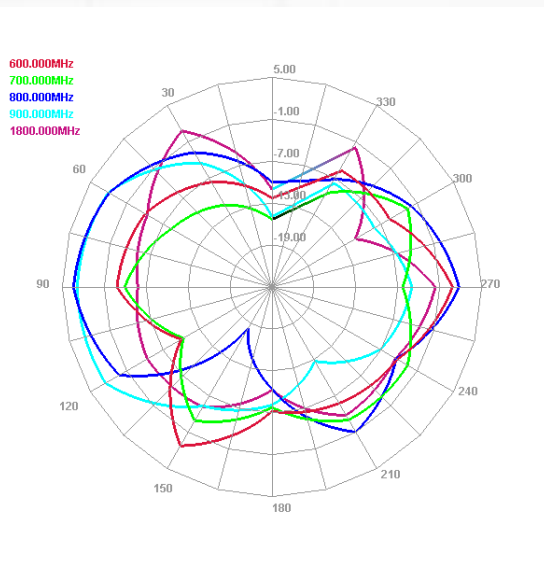

Maswell 5G/4G/LTE+GNSS Panel MIMO Combo Antenna

AN_Master_001-4

Measured results:

S11

Antenna 1 (Main)

Antenna 2 (AUX)

Maswell 5G/4G/LTE+GNSS Panel MIMO Combo Antenna

AN_Master_001-4

Measured results:

VSWR

Antenna 1 (Main)

Antenna 2 (AUX)

Maswell 5G/4G/LTE+GNSS Panel MIMO Combo Antenna

AN_Master_001-4

Measured results:

Isolation

Maswell 5G/4G/LTE+GNSS Panel MIMO Combo Antenna

AN_Master_001-4

Radiation pattern: low frequency

Antenna 1

E plane

H plane

Antenna 2

E plane