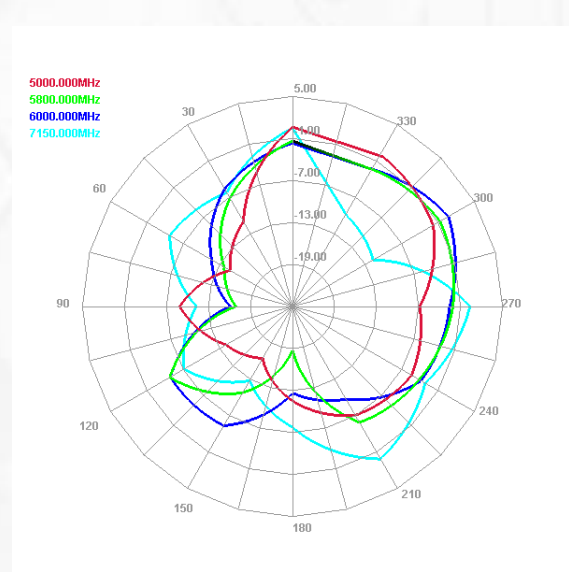

E plane

H plane

Maswell 5G/4G/LTE+GNSS Panel MIMO Combo Antenna

AN_Master_001-4

Radiation pattern: high frequency

Antenna 1

E plane

H plane

Antenna 2

E plane

H plane

Maswell 5G/4G/LTE+GNSS Panel MIMO Combo Antenna

AN_Master_001-4

Measured Gain Performances (Antenna 1)

Freq (MHz)	Effi (%)	Gain (dBi)
600	49.54	2.25
650	50.1	0.8
700	51.47	1.35
750	60.18	2.34
800	82.03	3.43
850	79.01	4.01
900	72.49	3.32
950	66.85	3.61
1000	81.02	4.93
1050	85.14	5.45
1100	84.27	5.4
1150	92.99	5.74
1200	95.46	5.66
1250	100.65	6.93
1300	102.41	6.81
1350	91.17	5.79
1400	89.87	5.69
1450	104.09	6.18
1500	86.43	3.81
1550	84.55	4.42
1600	85.16	3.56
1650	81.36	3.31
1700	77.23	3.77
1750	79.44	4.55
1800	75.3	4.57
1850	73.69	3.98
1900	78.16	3.89
1950	75.08	3.71
2000	73.63	3.8
2050	73.16	4.25
2100	73.43	4.39
2150	60.17	3.86
2200	65.77	4.16
2250	75.59	4.03
2300	77.7	5
2350	82.09	5.28
2400	81.84	4.54