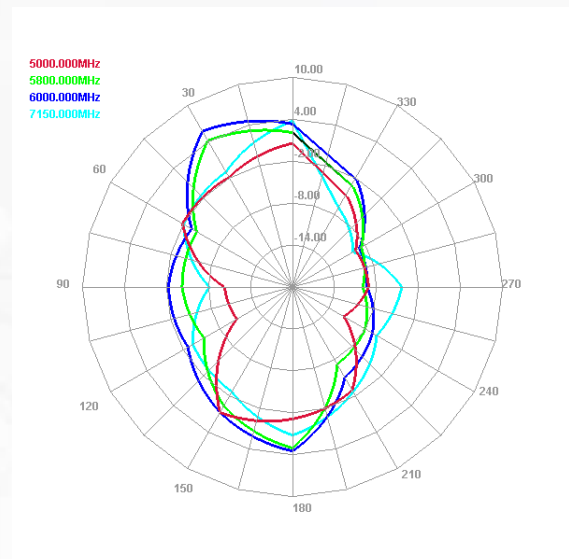

E plane

H plane

Maswell 5G/4G/LTE+GNSS Panel MIMO Combo Antenna

AN_Master_001-4

Radiation pattern: high frequency

Antenna 1

E plane

H plane

Antenna 2

E plane

H plane

Maswell 5G/4G/LTE+GNSS Panel MIMO Combo Antenna

AN_Master_001-4

Measured Gain Performances (Antenna 1)

Freq (MHz)	Effi (%)	Gain (dBi)
600	49.54	2.25
650	50.1	0.8
700	51.47	1.35
750	60.18	2.34
800	82.03	3.43
850	79.01	4.01
900	72.49	3.32
950	66.85	3.61
1000	81.02	4.93
1050	85.14	5.45
1100	84.27	5.4
1150	92.99	5.74
1200	95.46	5.66
1250	100.65	6.93
1300	102.41	6.81
1350	91.17	5.79
1400	89.87	5.69
1450	104.09	6.18
1500	86.43	3.81
1550	84.55	4.42
1600	85.16	3.56
1650	81.36	3.31
1700	77.23	3.77
1750	79.44	4.55
1800	75.3	4.57
1850	73.69	3.98
1900	78.16	3.89
1950	75.08	3.71
2000	73.63	3.8
2050	73.16	4.25
2100	73.43	4.39
2150	60.17	3.86
2200	65.77	4.16
2250	75.59	4.03
2300	77.7	5
2350	82.09	5.28
2400	81.84	4.54