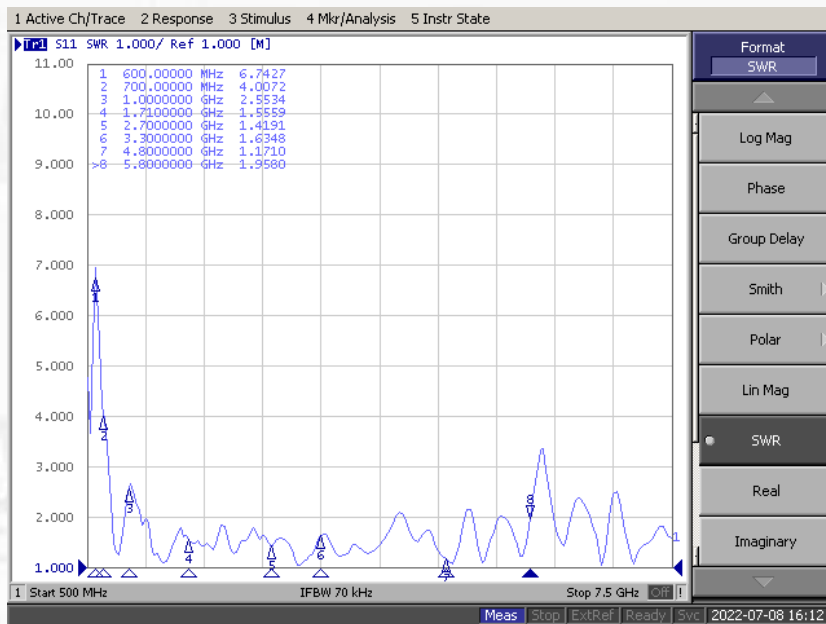

Maswell 5G/4G/LTE+GNSS Panel MIMO Combo Antenna

AN_Master_001-4

Product Configuration in Details

- ◆GNSS antenna supports GPS, Beidou, GLONASS and Gaileo 4 satellites L1 bands!
- ◆Support all 5g, 4G, 3G, GSM and dual band WiFi bands in the world!
- ◆Single antenna meets all wireless protocol needs, no need to buy other antenna!
- ◆Up to 6dBi gain for various signal transmitting and receiving scenarios!

Maswell 5G/4G/LTE+GNSS Panel MIMO Combo Antenna

AN_Master_001-4

Measured results:

S11

Antenna 1 (Main)

Antenna 2 (AUX)

Maswell 5G/4G/LTE+GNSS Panel MIMO Combo Antenna

AN_Master_001-4

Measured results:

VSWR

Antenna 1 (Main)

Antenna 2 (AUX)

Maswell 5G/4G/LTE+GNSS Panel MIMO Combo Antenna

AN_Master_001-4

Measured results:

Isolation