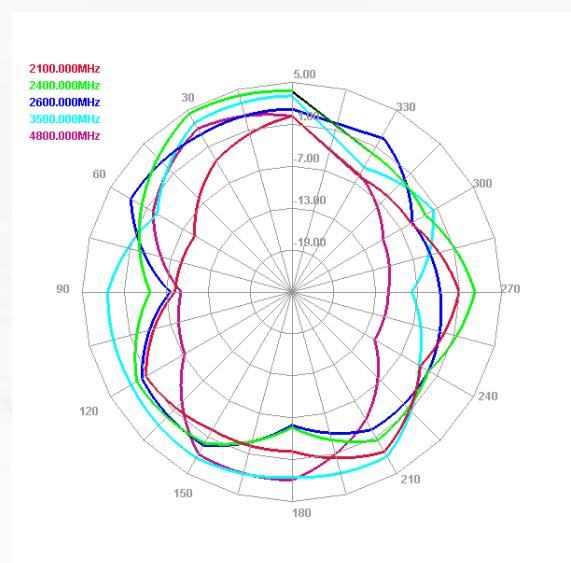

Maswell 5G/4G/LTE+GNSS Panel MIMO Combo Antenna

AN_Master_001-4

Radiation pattern: low frequency

Antenna 1

E plane

H plane

Antenna 2

E plane

H plane

Maswell 5G/4G/LTE+GNSS Panel MIMO Combo Antenna

AN_Master_001-2

Radiation pattern: medium frequency

Antenna 1

E plane

H plane

Antenna 2