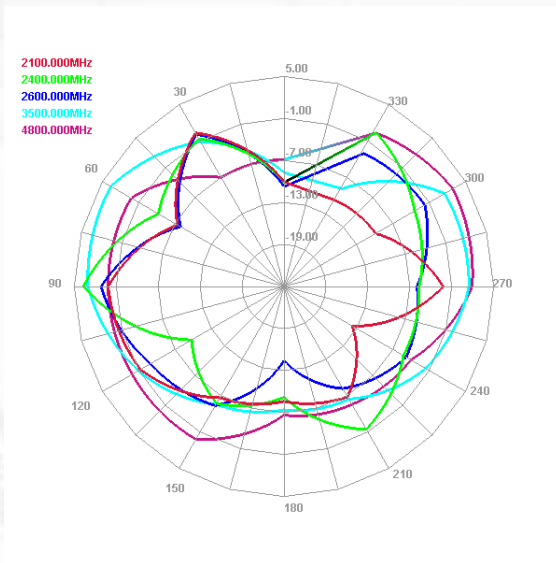

Maswell 5G/4G/LTE+GNSS Panel MIMO Combo Antenna

AN_Master_001-2

Radiation pattern: medium frequency

Antenna 1

E plane