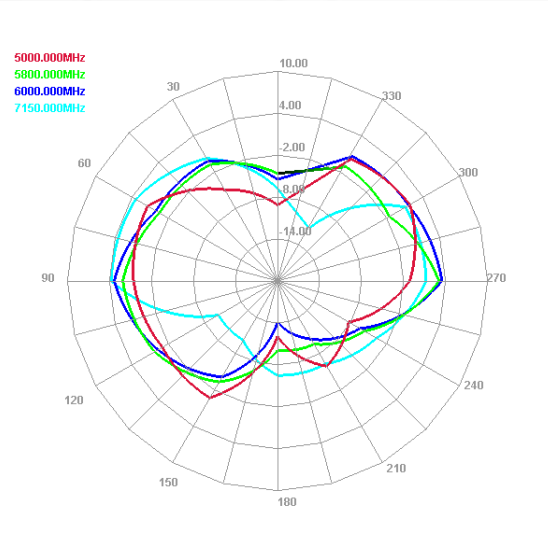

E plane

H plane

Maswell 5G/4G/LTE+GNSS Panel MIMO Combo Antenna

AN_Master_001-4

Radiation pattern: high frequency

Antenna 1

E plane

H plane

Antenna 2

E plane

H plane

Maswell 5G/4G/LTE+GNSS Panel MIMO Combo Antenna

AN_Master_001-4

Measured Gain Performances (Antenna 1)

Freq (MHz)	Effi (%)	Gain (dBi)
600	49.54	2.25
650	50.1	0.8
700	51.47	1.35
750	60.18	2.34
800	82.03	3.43
850	79.01	4.01
900	72.49	3.32
950	66.85	3.61
1000	81.02	4.93
1050	85.14	5.45
1100	84.27	5.4
1150	92.99	5.74
1200	95.46	5.66
1250	100.65	6.93
1300	102.41	6.81
1350	91.17	5.79
1400	89.87	5.69
1450	104.09	6.18
1500	86.43	3.81
1550	84.55	4.42
1600	85.16	3.56
1650	81.36	3.31
1700	77.23	3.77
1750	79.44	4.55
1800	75.3	4.57
1850	73.69	3.98
1900	78.16	3.89
1950	75.08	3.71
2000	73.63	3.8
2050	73.16	4.25
2100	73.43	4.39
2150	60.17	3.86
2200	65.77	4.16
2250	75.59	4.03
2300	77.7	5
2350	82.09	5.28
2400	81.84	4.54