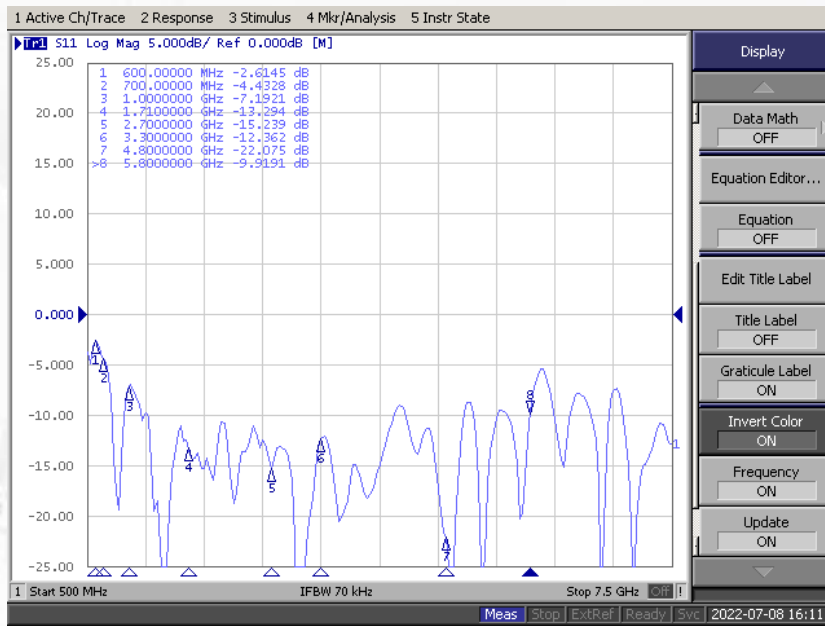

Maswell 5G/4G/LTE+GNSS Panel MIMO Combo Antenna

AN_Master_001-4

Mechanical dimension

Maswell 5G/4G/LTE+GNSS Panel MIMO Combo Antenna

AN_Master_001-4

Specifications

Item	Specifications		
GNSS Antenna (GPS/GLONASS/ Beidou/Gaileo)	Dielectric Antenna	Center Frequency	1561.098~1602MHz
		Polarization	RHCP
		Gain	5dBic@PCB (Zenith)
		V.S.W.R	< 1.5
		Impedance	50Ω
		Axial Ratio	3dB(max)
	LNA	Gain	28±2dB
		Noise Figure	≤1.5dB
		Filter Insertion Loss	< 3dB
		Supply Voltage	3~5V DC
		Current Consumption	< 20mA
	V.S.W.R	< 2.0	
Antenna 1 (Main)	Frequency Range	600-8000MHz	
	Polarization	Linear (+45°)	
	Gain	6.0dBi	
	V.S.W.R	< 2.0	
	Impedance	50Ω	
	Isolation	15dB	
Antenna 2 (AUX)	Frequency Range	600-8000MHz	
	Polarization	Linear (-45°)	
	Gain	6.0dBi	
	V.S.W.R	< 2.0	
	Impedance	50Ω	
	Isolation	15dB	
Mechanical	Dimension	22cm*22cm*4.5cm	
	Weight	1490g	
	Cable	Customizable	
	Connector	SMA or others	
	Mounting Method	U bolt /Screw	
Environmental	Operating Temperature	-40°C~+85°C	
	Waterproof	IP67	
	UV stabilized	YES	
	Vibration	10 to 55Hz with 1.5mm amplitude 2hours	
	Environmentally Friendly	ROHS Compliant	

Maswell 5G/4G/LTE+GNSS Panel MIMO Combo Antenna

AN_Master_001-4

Product Configuration in Details

- ◆GNSS antenna supports GPS, Beidou, GLONASS and Gaileo 4 satellites L1 bands!
- ◆Support all 5g, 4G, 3G, GSM and dual band WiFi bands in the world!
- ◆Single antenna meets all wireless protocol needs, no need to buy other antenna!
- ◆Up to 6dBi gain for various signal transmitting and receiving scenarios!

Maswell 5G/4G/LTE+GNSS Panel MIMO Combo Antenna

AN_Master_001-4

Measured results:

S11

Antenna 1 (Main)

Antenna 2 (AUX)

Maswell 5G/4G/LTE+GNSS Panel MIMO Combo Antenna

AN_Master_001-4

Measured results:

VSWR

Antenna 1 (Main)

Antenna 2 (AUX)

Maswell 5G/4G/LTE+GNSS Panel MIMO Combo Antenna

AN_Master_001-4

Measured results:

Isolation