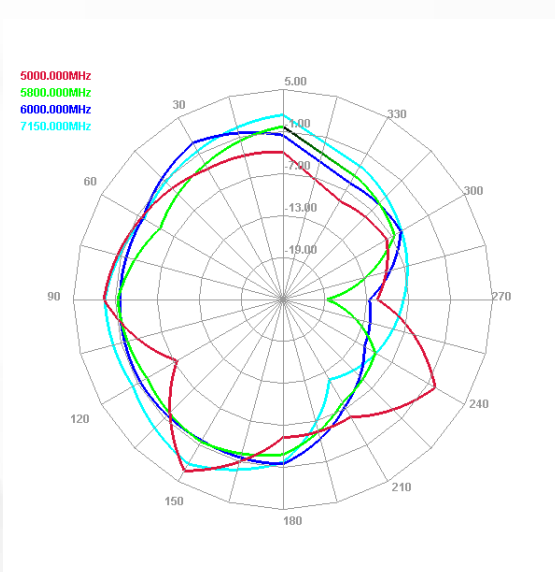

E plane

H plane

Maswell 5G/4G/LTE+GNSS Panel MIMO Combo Antenna

AN_Master_001-4

Radiation pattern: high frequency

Antenna 1

E plane

H plane

Antenna 2

E plane

H plane

Maswell 5G/4G/LTE+GNSS Panel MIMO Combo Antenna

AN_Master_001-4

Measured Gain Performances (Antenna 1)

Freq (MHz)	Effi (%)	Gain (dBi)
600	49.54	2.25
650	50.1	0.8
700	51.47	1.35
750	60.18	2.34
800	82.03	3.43
850	79.01	4.01
900	72.49	3.32
950	66.85	3.61
1000	81.02	4.93
1050	85.14	5.45
1100	84.27	5.4
1150	92.99	5.74
1200	95.46	5.66
1250	100.65	6.93
1300	102.41	6.81
1350	91.17	5.79
1400	89.87	5.69
1450	104.09	6.18
1500	86.43	3.81
1550	84.55	4.42
1600	85.16	3.56
1650	81.36	3.31
1700	77.23	3.77
1750	79.44	4.55
1800	75.3	4.57
1850	73.69	3.98
1900	78.16	3.89
1950	75.08	3.71
2000	73.63	3.8
2050	73.16	4.25
2100	73.43	4.39
2150	60.17	3.86
2200	65.77	4.16
2250	75.59	4.03
2300	77.7	5
2350	82.09	5.28
2400	81.84	4.54