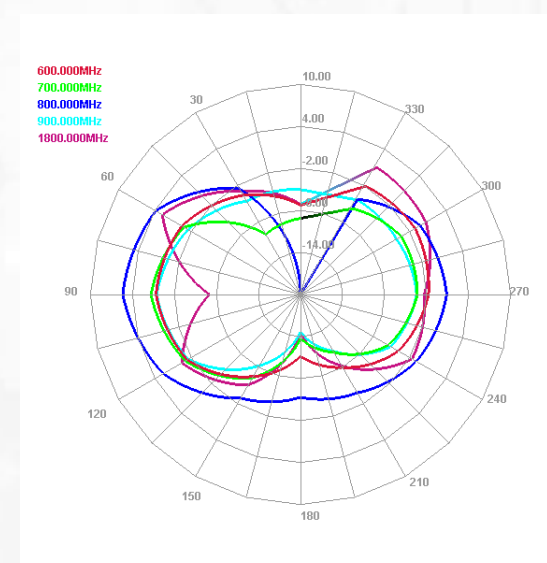

Measured results:

VSWR

Antenna 1 (Main)

Antenna 2 (AUX)

Maswell 5G/4G/LTE+GNSS Panel MIMO Combo Antenna

AN_Master_001-4

Measured results:

Isolation

Maswell 5G/4G/LTE+GNSS Panel MIMO Combo Antenna

AN_Master_001-4

Radiation pattern: low frequency

Antenna 1

E plane

H plane

Antenna 2

E plane