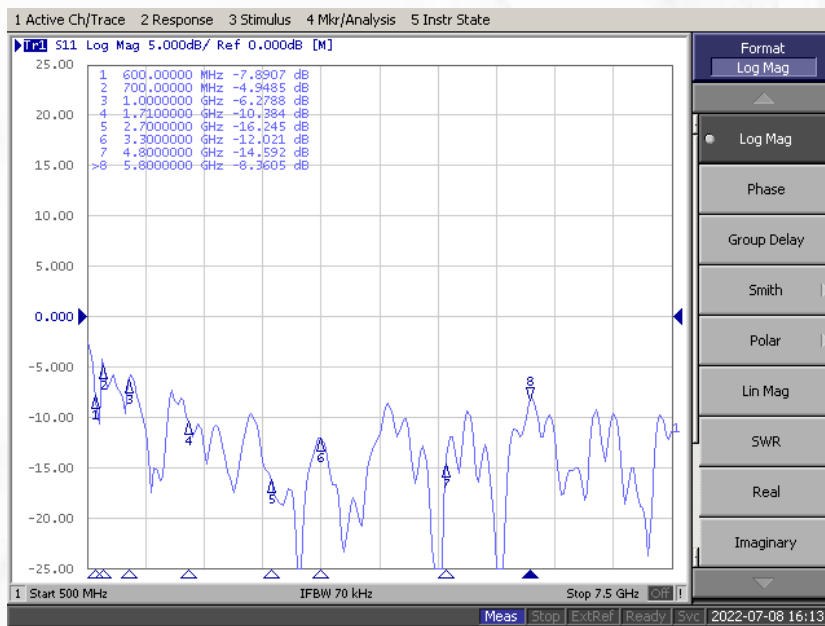

Maswell 5G/4G/LTE+GNSS Panel MIMO Combo Antenna

AN_Master_001-4

Mechanical dimension

Maswell 5G/4G/LTE+GNSS Panel MIMO Combo Antenna

AN_Master_001-4

Specifications

Item	Specifications		
GNSS Antenna (GPS/GLONASS/ Beidou/Gaileo)	Dielectric Antenna	Center Frequency	1561.098~1602MHz
		Polarization	RHCP
		Gain	5dBic@PCB (Zenith)
		V.S.W.R	< 1.5
		Impedance	50Ω
		Axial Ratio	3dB(max)
	LNA	Gain	28±2dB
		Noise Figure	≤1.5dB
		Filter Insertion Loss	< 3dB
		Supply Voltage	3~5V DC
		Current Consumption	< 20mA
	V.S.W.R	< 2.0	
Antenna 1 (Main)	Frequency Range	600-8000MHz	
	Polarization	Linear (+45°)	
	Gain	6.0dBi	
	V.S.W.R	< 2.0	
	Impedance	50Ω	
	Isolation	15dB	
Antenna 2 (AUX)	Frequency Range	600-8000MHz	
	Polarization	Linear (-45°)	
	Gain	6.0dBi	
	V.S.W.R	< 2.0	
	Impedance	50Ω	
	Isolation	15dB	
Mechanical	Dimension	22cm*22cm*4.5cm	
	Weight	1490g	
	Cable	Customizable	
	Connector	SMA or others	
	Mounting Method	U bolt /Screw	
Environmental	Operating Temperature	-40°C~+85°C	
	Waterproof	IP67	
	UV stabilized	YES	
	Vibration	10 to 55Hz with 1.5mm amplitude 2hours	
	Environmentally Friendly	ROHS Compliant	

Maswell 5G/4G/LTE+GNSS Panel MIMO Combo Antenna

AN_Master_001-4

Product Configuration in Details

- ◆GNSS antenna supports GPS, Beidou, GLONASS and Gaileo 4 satellites L1 bands!
- ◆Support all 5g, 4G, 3G, GSM and dual band WiFi bands in the world!
- ◆Single antenna meets all wireless protocol needs, no need to buy other antenna!
- ◆Up to 6dBi gain for various signal transmitting and receiving scenarios!

Maswell 5G/4G/LTE+GNSS Panel MIMO Combo Antenna

AN_Master_001-4

Measured results:

S11

Antenna 1 (Main)

Antenna 2 (AUX)

Maswell 5G/4G/LTE+GNSS Panel MIMO Combo Antenna

AN_Master_001-4

Measured results:

VSWR

Antenna 1 (Main)

Antenna 2 (AUX)

Maswell 5G/4G/LTE+GNSS Panel MIMO Combo Antenna

AN_Master_001-4

Measured results:

Isolation