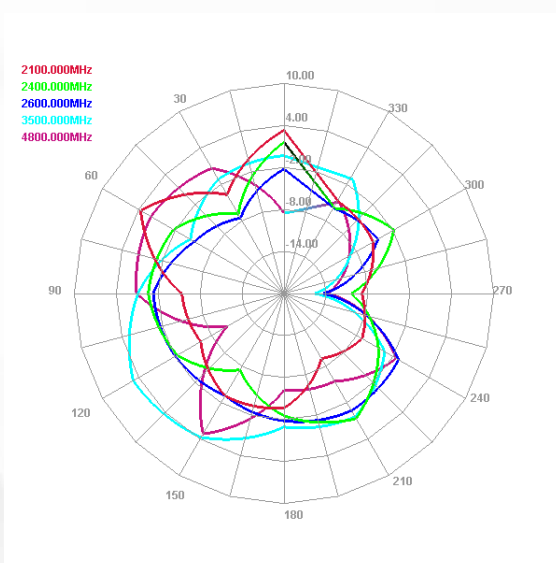

Maswell 5G/4G/LTE+GNSS Panel MIMO Combo Antenna

AN_Master_001-4

Radiation pattern: low frequency

Antenna 1

E plane

H plane

Antenna 2

E plane

H plane

Maswell 5G/4G/LTE+GNSS Panel MIMO Combo Antenna

AN_Master_001-2

Radiation pattern: medium frequency

Antenna 1

E plane

H plane

Antenna 2