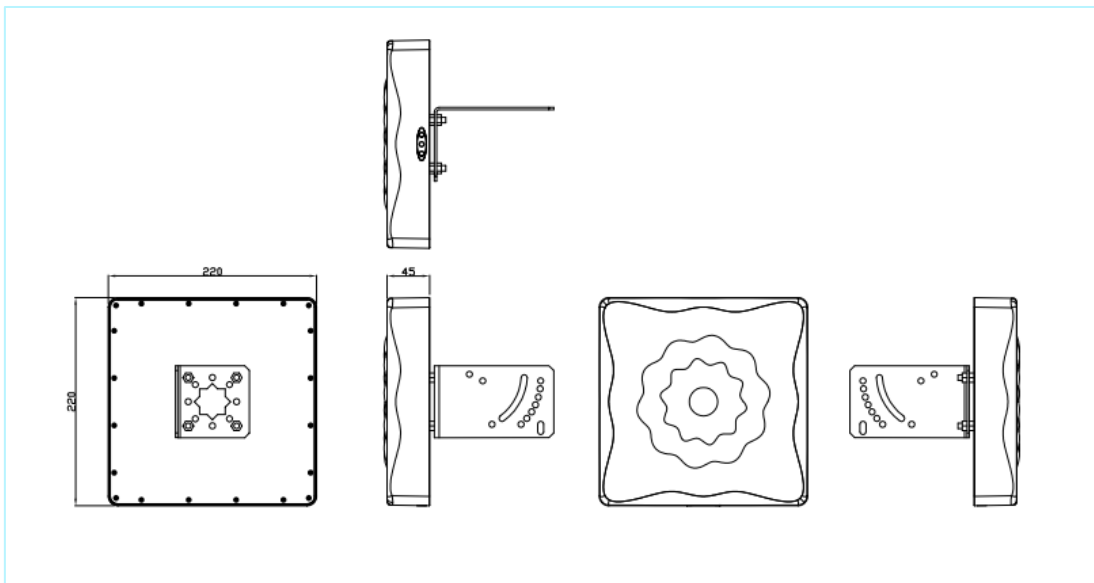

Maswell 5G/4G/LTE+GNSS Panel MIMO Combo Antenna

AN_Master_001-4

Mechanical dimension

Maswell 5G/4G/LTE+GNSS Panel MIMO Combo Antenna

AN_Master_001-4

Specifications

Item	Specifications		
GNSS Antenna (GPS/GLONASS/ Beidou/Gaileo)	Dielectric Antenna	Center Frequency	1561.098~1602MHz
		Polarization	RHCP
		Gain	5dBic@PCB (Zenith)
		V.S.W.R	< 1.5
		Impedance	50Ω
		Axial Ratio	3dB(max)
	LNA	Gain	28±2dB
		Noise Figure	≤1.5dB
		Filter Insertion Loss	< 3dB
		Supply Voltage	3~5V DC
		Current Consumption	< 20mA
	V.S.W.R	< 2.0	
Antenna 1 (Main)	Frequency Range	600-8000MHz	
	Polarization	Linear (+45°)	
	Gain	6.0dBi	
	V.S.W.R	< 2.0	
	Impedance	50Ω	
	Isolation	15dB	
Antenna 2 (AUX)	Frequency Range	600-8000MHz	
	Polarization	Linear (-45°)	
	Gain	6.0dBi	
	V.S.W.R	< 2.0	
	Impedance	50Ω	
	Isolation	15dB	
Mechanical	Dimension	22cm*22cm*4.5cm	
	Weight	1490g	
	Cable	Customizable	
	Connector	SMA or others	
	Mounting Method	U bolt /Screw	
Environmental	Operating Temperature	-40°C~+85°C	
	Waterproof	IP67	
	UV stabilized	YES	
	Vibration	10 to 55Hz with 1.5mm amplitude 2hours	
	Environmentally Friendly	ROHS Compliant	