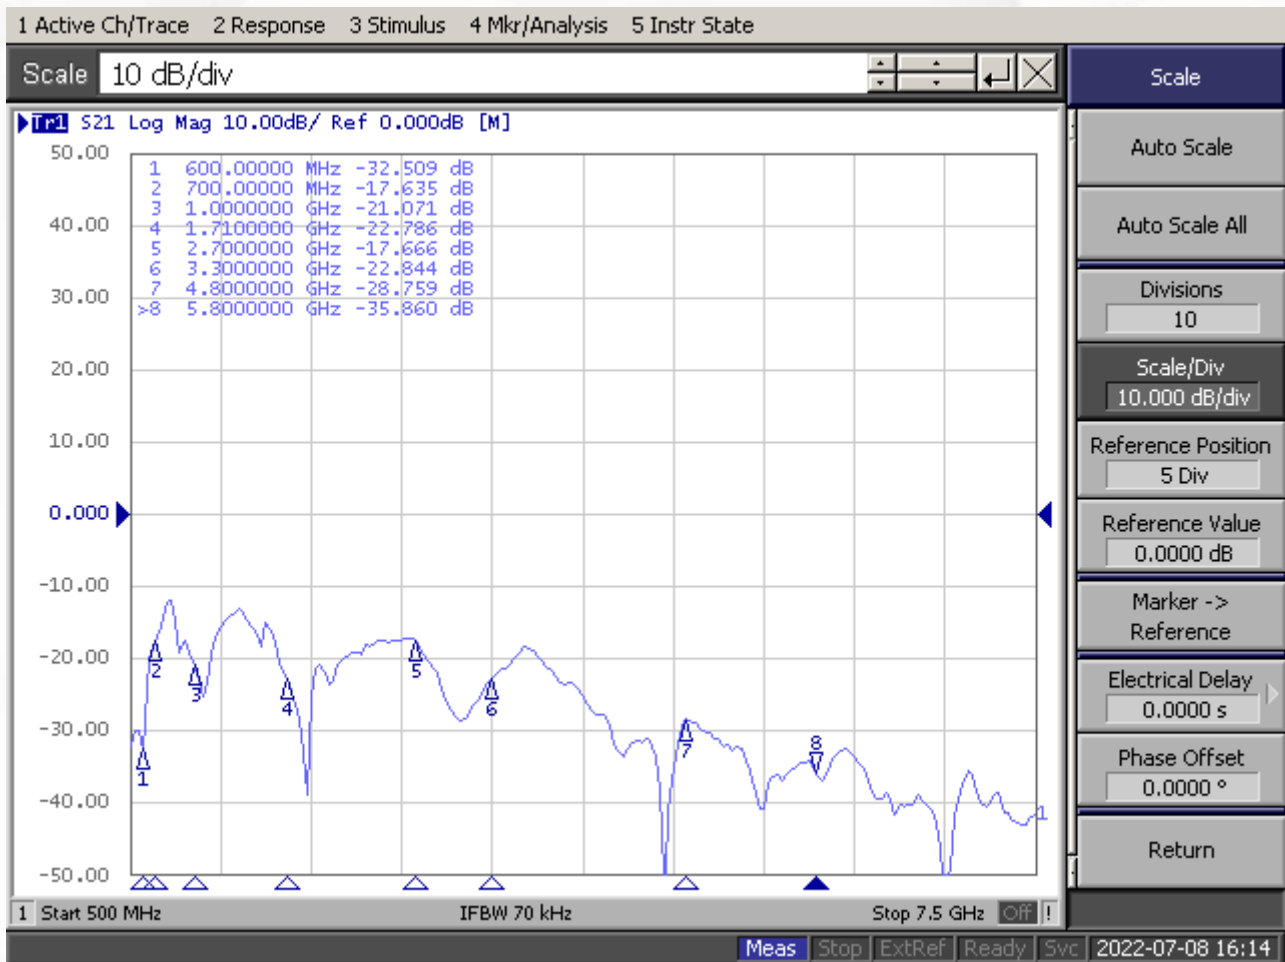

Maswell 5G/4G/LTE+GNSS Panel MIMO Combo Antenna

AN_Master_001-4

Measured results:

S11

Antenna 1 (Main)

Antenna 2 (AUX)

Maswell 5G/4G/LTE+GNSS Panel MIMO Combo Antenna

AN_Master_001-4

Measured results:

VSWR

Antenna 1 (Main)

Antenna 2 (AUX)

Maswell 5G/4G/LTE+GNSS Panel MIMO Combo Antenna

AN_Master_001-4

Measured results:

Isolation

Maswell 5G/4G/LTE+GNSS Panel MIMO Combo Antenna

AN_Master_001-4

Radiation pattern: low frequency

Antenna 1

E plane

H plane

Antenna 2

E plane