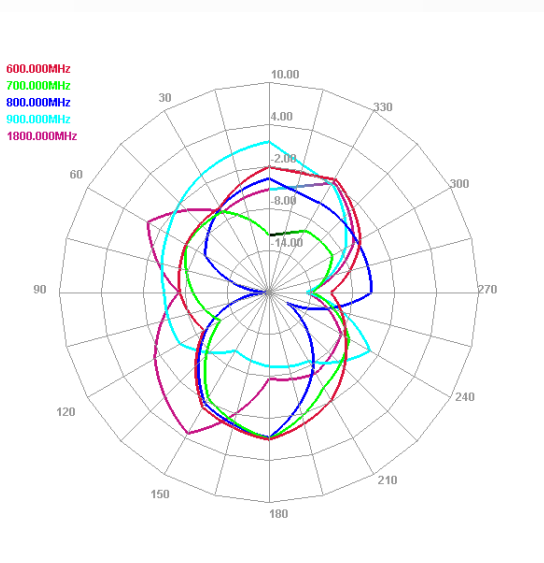

Measured results:

VSWR

Antenna 1 (Main)

Antenna 2 (AUX)

Maswell 5G/4G/LTE+GNSS Panel MIMO Combo Antenna

AN_Master_001-4

Measured results:

Isolation

Maswell 5G/4G/LTE+GNSS Panel MIMO Combo Antenna

AN_Master_001-4

Radiation pattern: low frequency

Antenna 1

E plane

H plane

Antenna 2

E plane