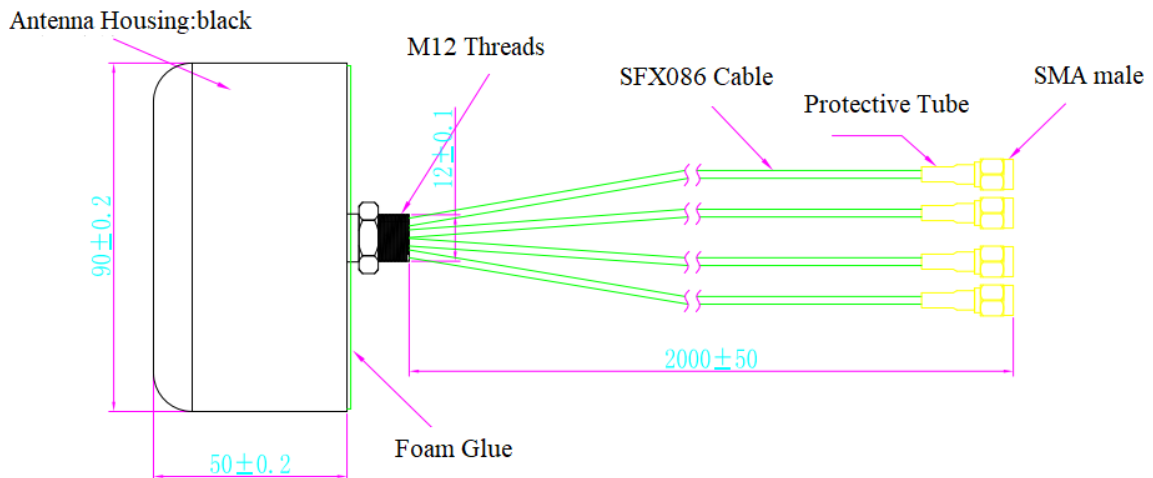

Maswell 5G Four in One MIMO Antenna

AN.5G.3200.3600.MIMO.IP4

Mechanical Dimension

Maswell 5G Four in One MIMO Antenna

AN.5G.3200.3600.MIMO.IP4

Specifications

Item	Specifications	
5G Antenna1	Frequency Range	3200~3600MHz
	Gain	5dBi
	Efficiency	>50%
5G Antenna2	Frequency Range	3200~3600MHz
	Gain	5dBi
	Efficiency	>50%
5G Antenna3	Frequency Range	3200~3600MHz
	Gain	5dBi
	Efficiency	>50%
5G Antenna4	Frequency Range	3200~3600MHz
	Gain	5dBi
	Efficiency	>50%
Mechanical	Dimension	90mm*30mm
	Antenna Color	Black
	Cable Type	1.13 Black
	Cable Dimension	350mm
	Connector Type	IPEX-4
	Temperature Range	-20 °C ~ + 80 °C

Maswell 5G Four in One MIMO Antenna

AN.5G.3200.3600.MIMO.IP4

Measured Results

S11

Maswell 5G Four in One MIMO Antenna

AN.5G.3200.3600.MIMO.IP4

Freq (MHz)	Effi (%)	Effi (dB)	Gain (dBi)
3000	75.59	-1.22	6.22
3100	83.78	-0.77	6
3200	80.71	-0.93	6.17
3300	87.96	-0.56	6.07
3400	89.47	-0.48	6.08
3500	72.17	-1.42	5.27
3600	80.9	-0.92	5.73
3700	64.88	-1.88	4.46
3800	56.66	-2.47	4.84
3900	67.64	-1.7	5.96
4000	69.57	-1.58	6.12
4100	72.76	-1.38	6.46
4200	65.71	-1.82	6.25
4300	62.62	-2.03	5.52
4400	61.08	-2.14	5.2
4500	59.45	-2.26	5.07
4600	52.82	-2.77	4.6
4700	52.39	-2.81	4.23
4800	42.74	-3.69	3.79
4900	47.66	-3.22	4.64
5000	44.17	-3.55	4.01