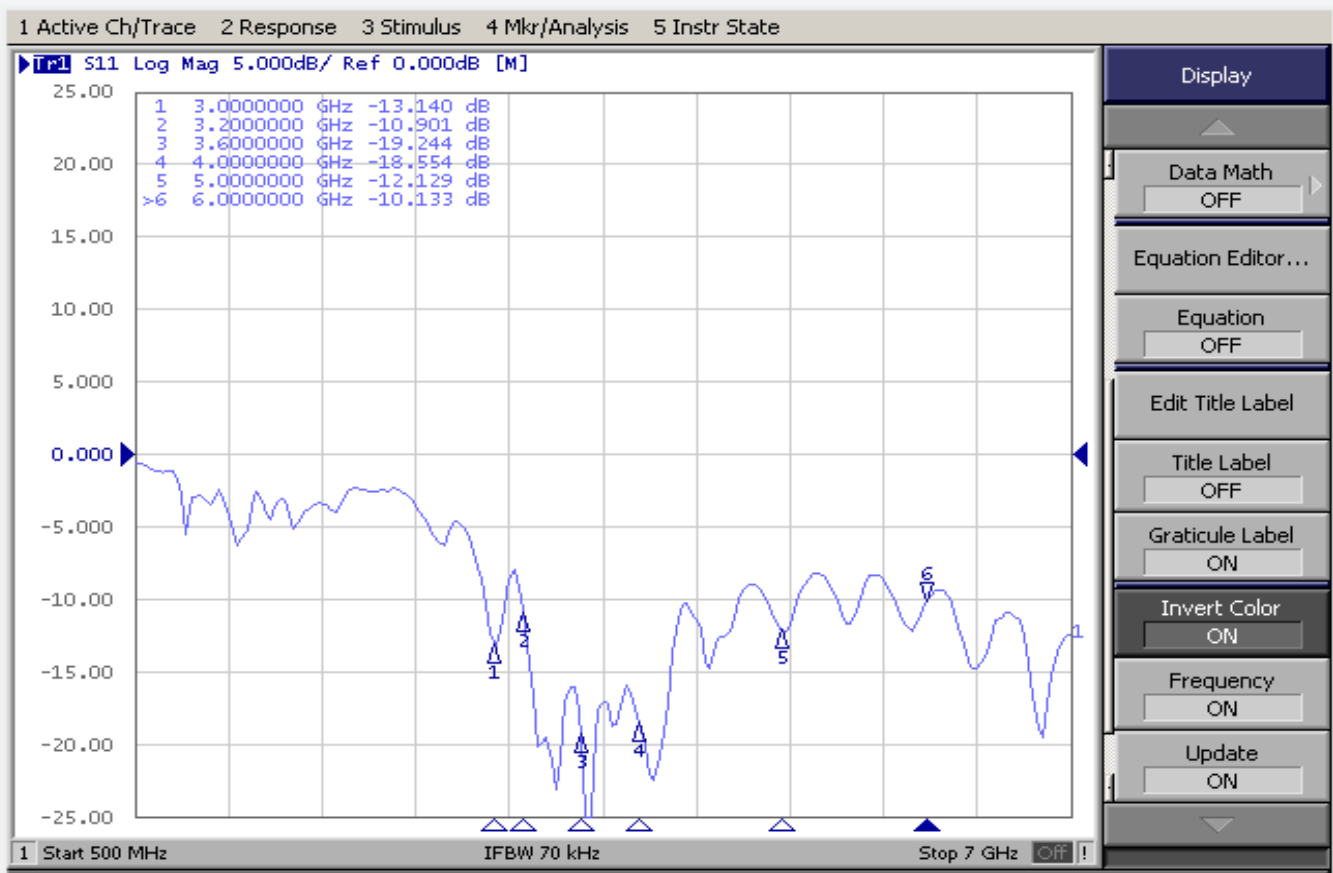

Maswell 5G Four in One MIMO Antenna

AN.5G.3200.3600.MIMO.IP4

Mechanical Dimension

Maswell 5G Four in One MIMO Antenna

AN.5G.3200.3600.MIMO.IP4

Specifications

Item	Specifications	
5G Antenna1	Frequency Range	3200~3600MHz
	Gain	5dBi
	Efficiency	>50%
5G Antenna2	Frequency Range	3200~3600MHz
	Gain	5dBi
	Efficiency	>50%
5G Antenna3	Frequency Range	3200~3600MHz
	Gain	5dBi
	Efficiency	>50%
5G Antenna4	Frequency Range	3200~3600MHz
	Gain	5dBi
	Efficiency	>50%
Mechanical	Dimension	90mm*30mm
	Antenna Color	Black
	Cable Type	1.13 Black
	Cable Dimension	350mm
	Connector Type	IPEX-4
	Temperature Range	-20 °C ~ + 80 °C

Maswell 5G Four in One MIMO Antenna

AN.5G.3200.3600.MIMO.IP4

Measured Results

S11

Maswell 5G Four in One MIMO Antenna

AN.5G.3200.3600.MIMO.IP4

Freq (MHz)	Effi (%)	Effi (dB)	Gain (dBi)
3000	75.59	-1.22	6.22
3100	83.78	-0.77	6
3200	80.71	-0.93	6.17
3300	87.96	-0.56	6.07
3400	89.47	-0.48	6.08
3500	72.17	-1.42	5.27
3600	80.9	-0.92	5.73
3700	64.88	-1.88	4.46
3800	56.66	-2.47	4.84
3900	67.64	-1.7	5.96
4000	69.57	-1.58	6.12
4100	72.76	-1.38	6.46
4200	65.71	-1.82	6.25
4300	62.62	-2.03	5.52
4400	61.08	-2.14	5.2
4500	59.45	-2.26	5.07
4600	52.82	-2.77	4.6
4700	52.39	-2.81	4.23
4800	42.74	-3.69	3.79
4900	47.66	-3.22	4.64
5000	44.17	-3.55	4.01