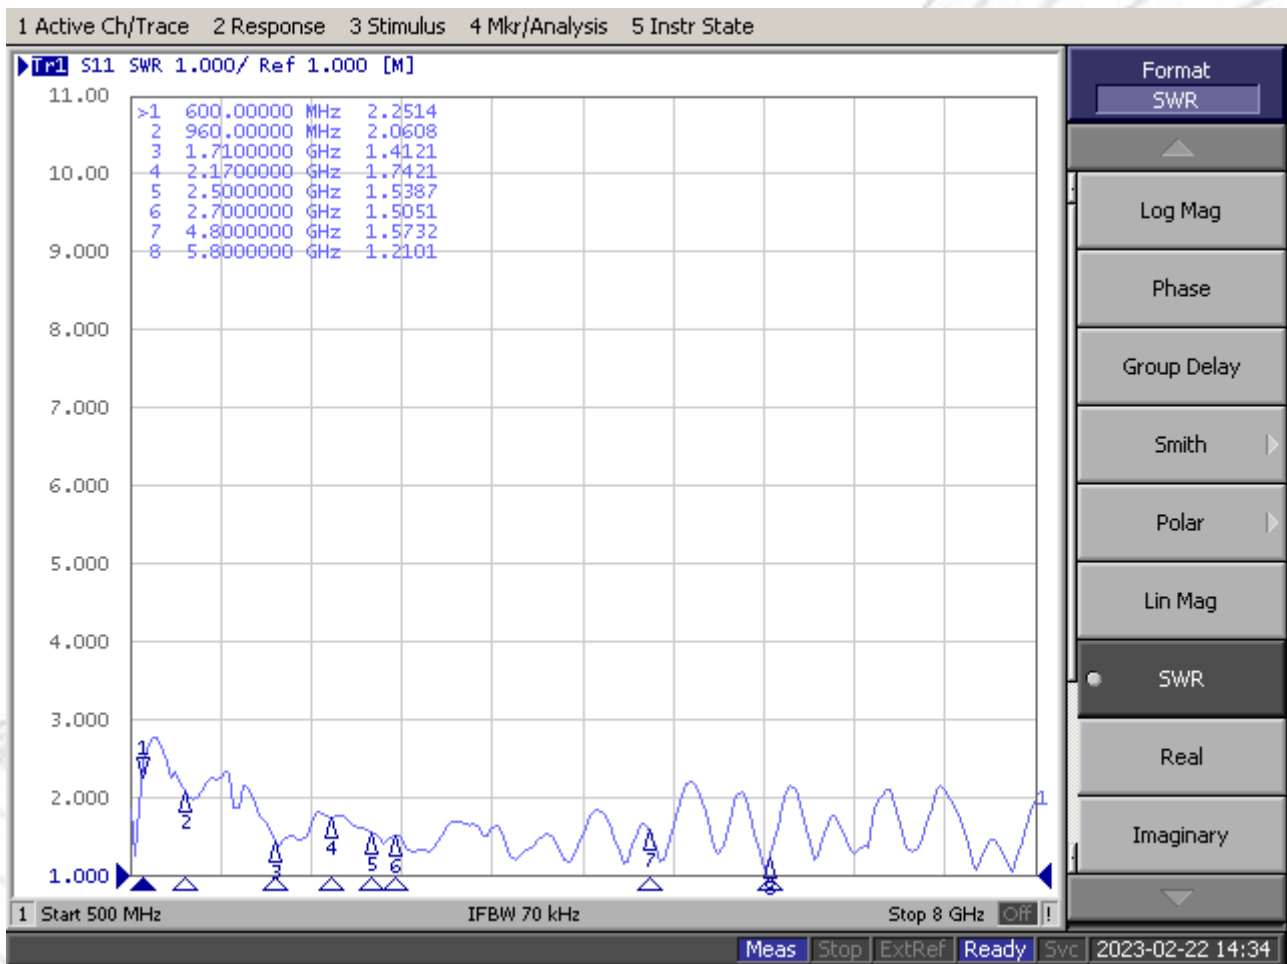

Maswell 5G WiFi 6E 4X4 MIMO Panel Antenna 600-8000MHz

AN.4MIMO.600.8000.UB3

Measured results Port3 VSWR