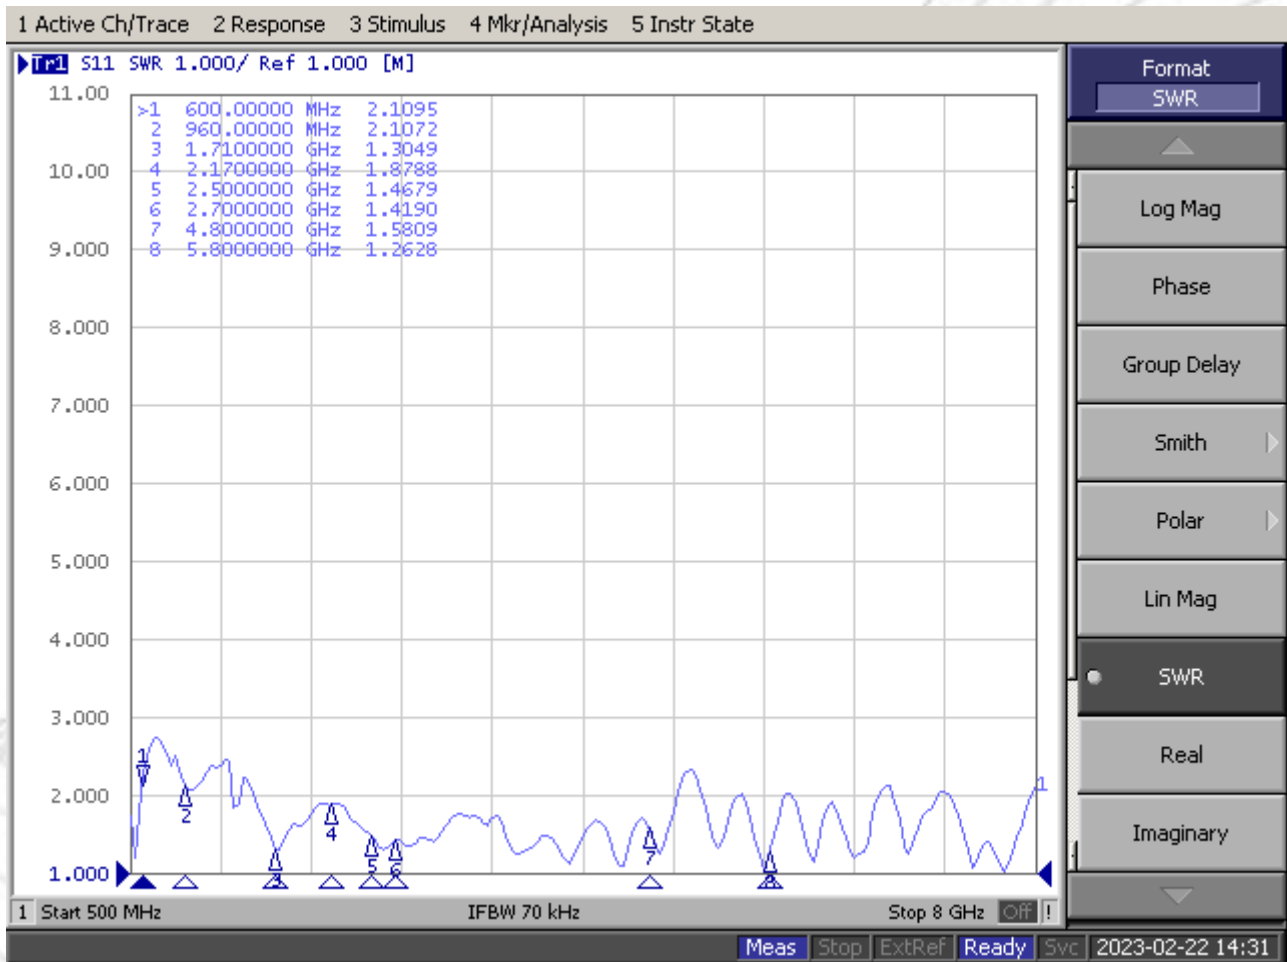

# Maswell 5G WiFi 6E 4X4 MIMO Panel Antenna 600-8000MHz

AN.4MIMO.600.8000.UB3

## Measured results Port1 VSWR

## Measured results Port2 VSWR