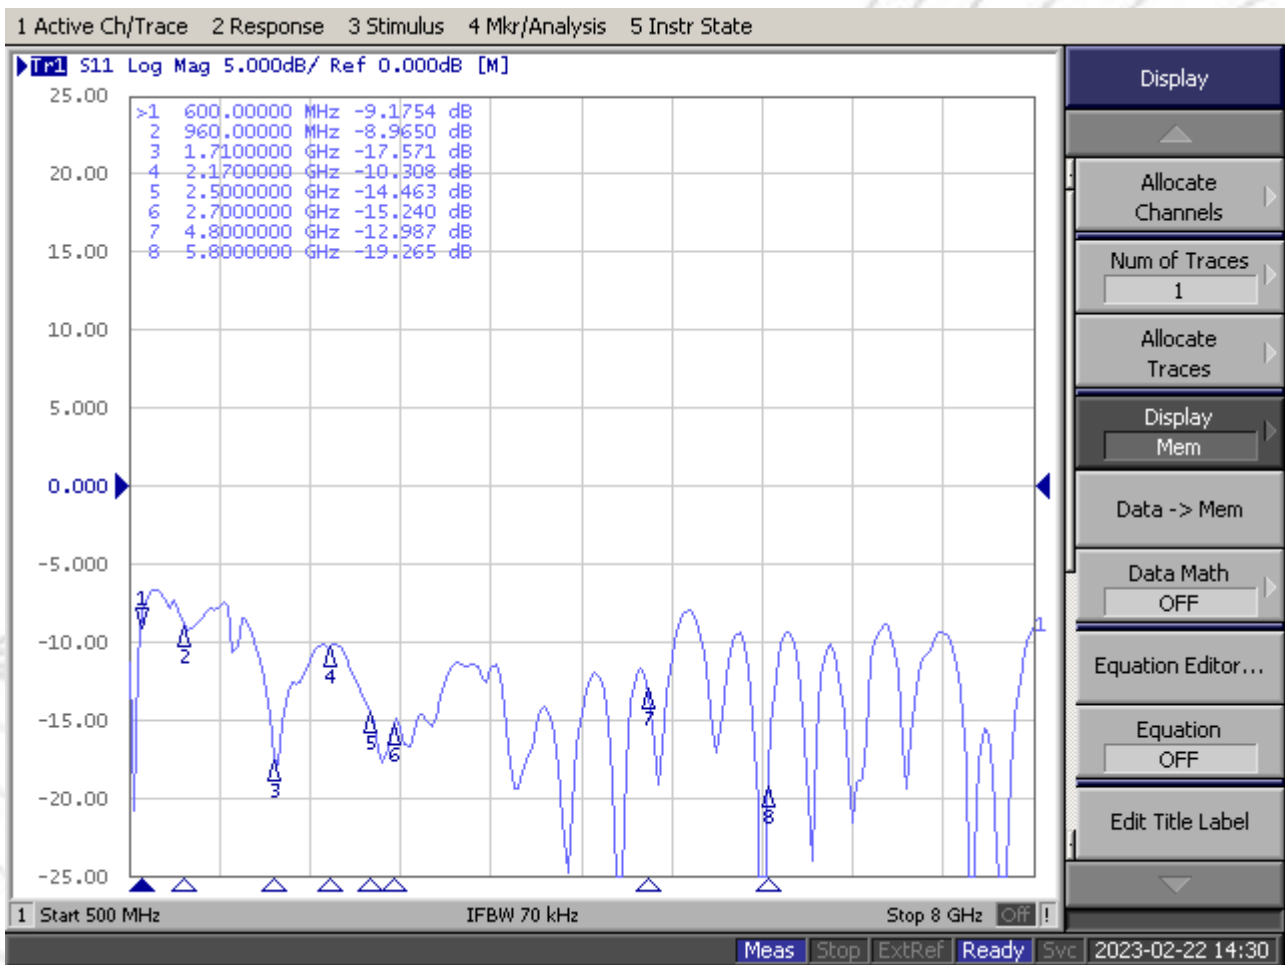

Maswell 5G WiFi 6E 4X4 MIMO Panel Antenna 600-8000MHz

AN.4MIMO.600.8000.UB3

Measured results S21