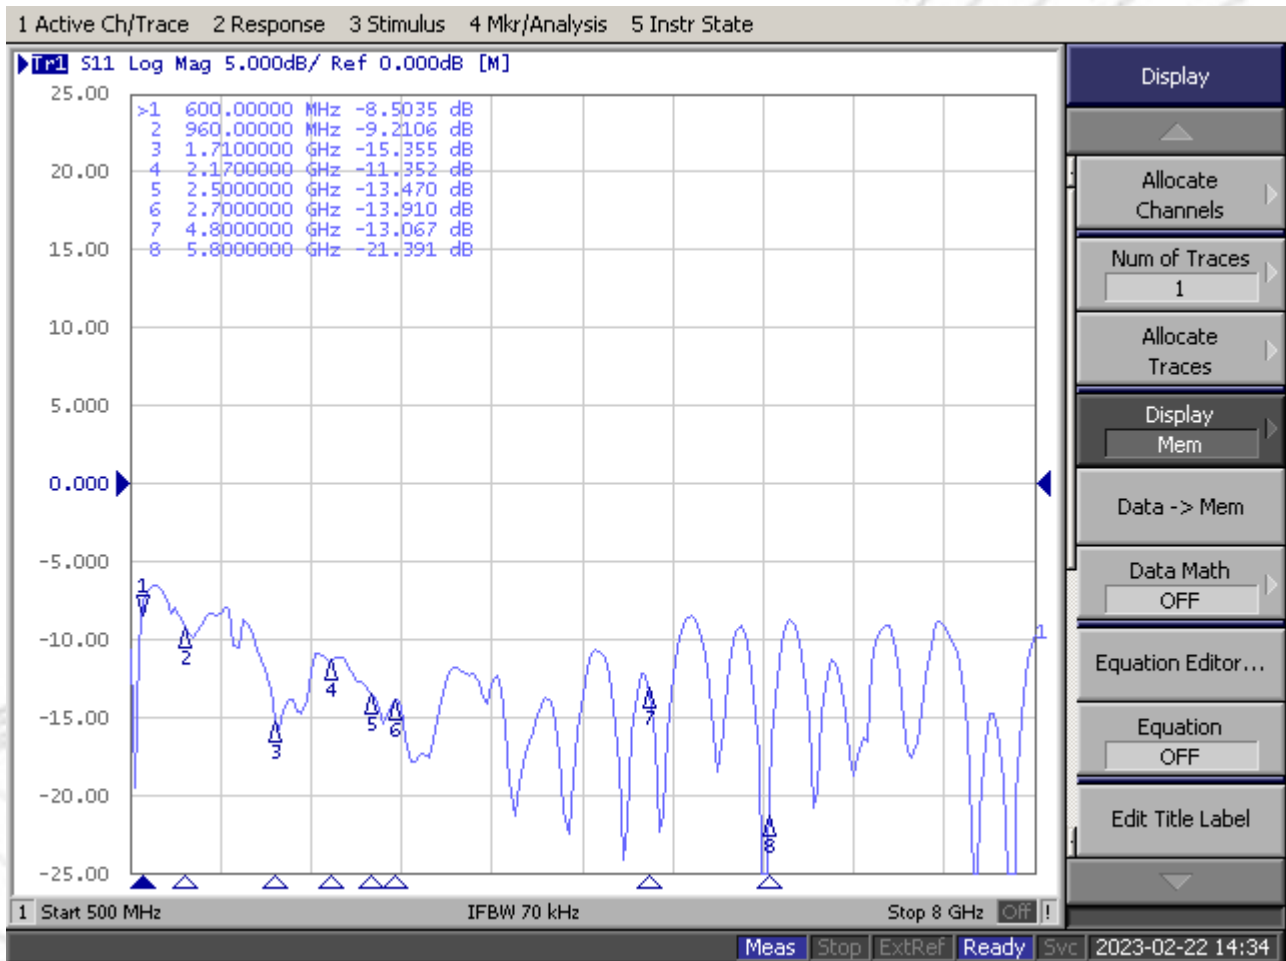

Maswell 5G WiFi 6E 4X4 MIMO Panel Antenna 600-8000MHz

AN.4MIMO.600.8000.UB3

Measured results S31