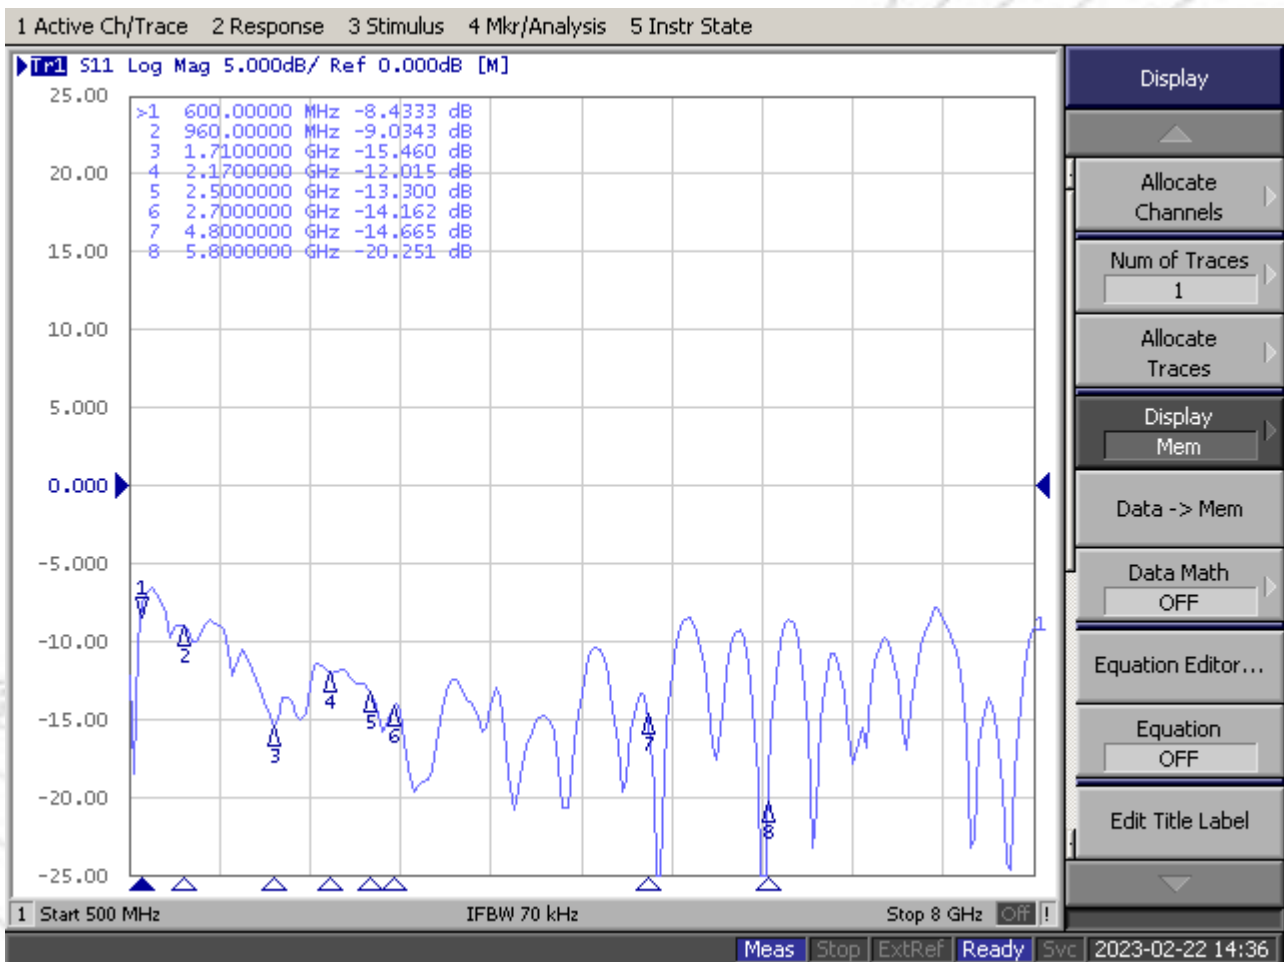

Maswell 5G WiFi 6E 4X4 MIMO Panel Antenna 600-8000MHz

AN.4MIMO.600.8000.UB3

Measured results S41