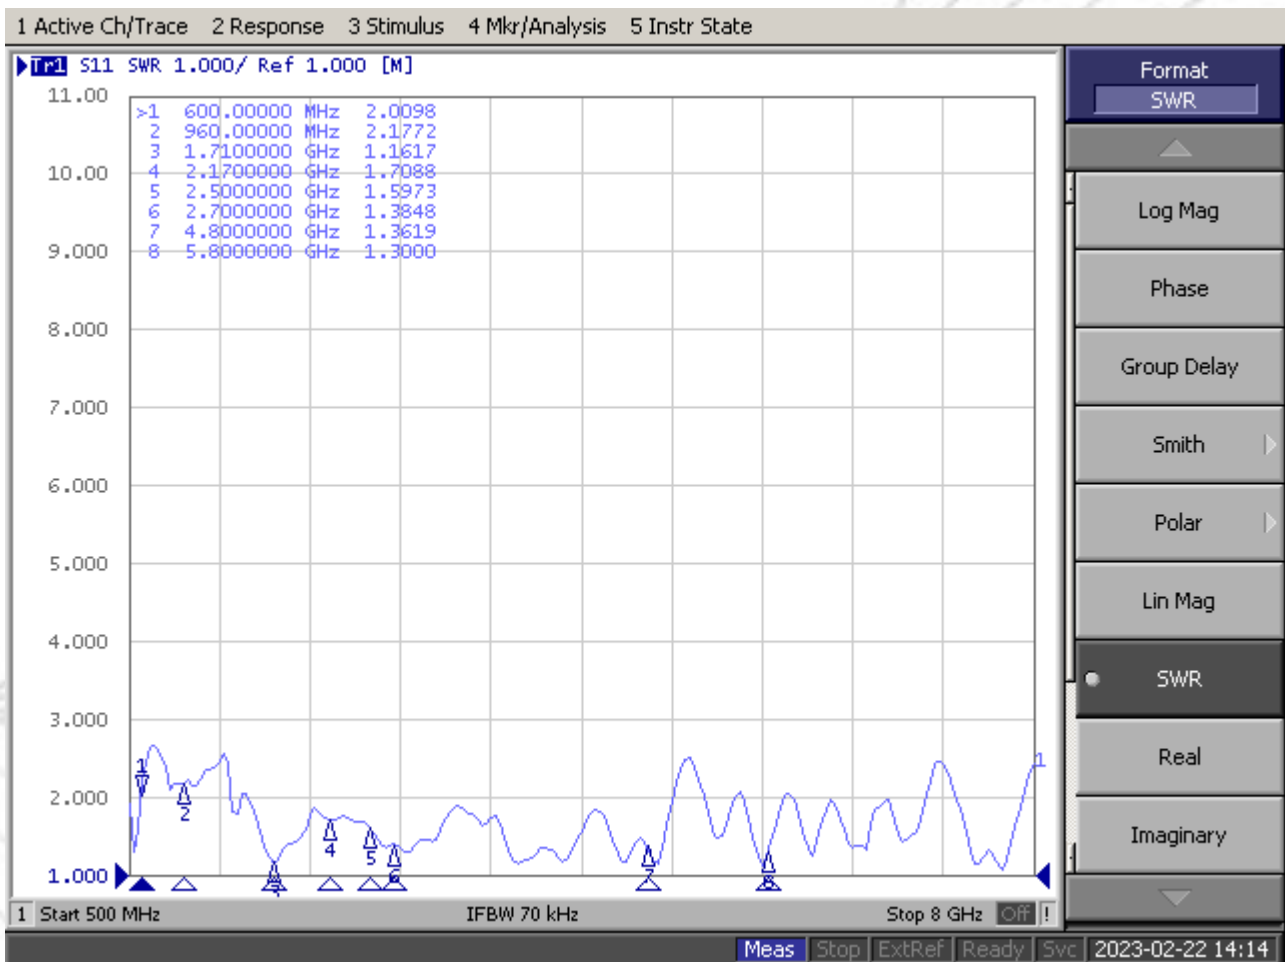

# Maswell 5G WiFi 6E 4X4 MIMO Panel Antenna 600-8000MHz

AN.4MIMO.600.8000.UB3

## Measured results S41

## Measured results Port1 VSWR