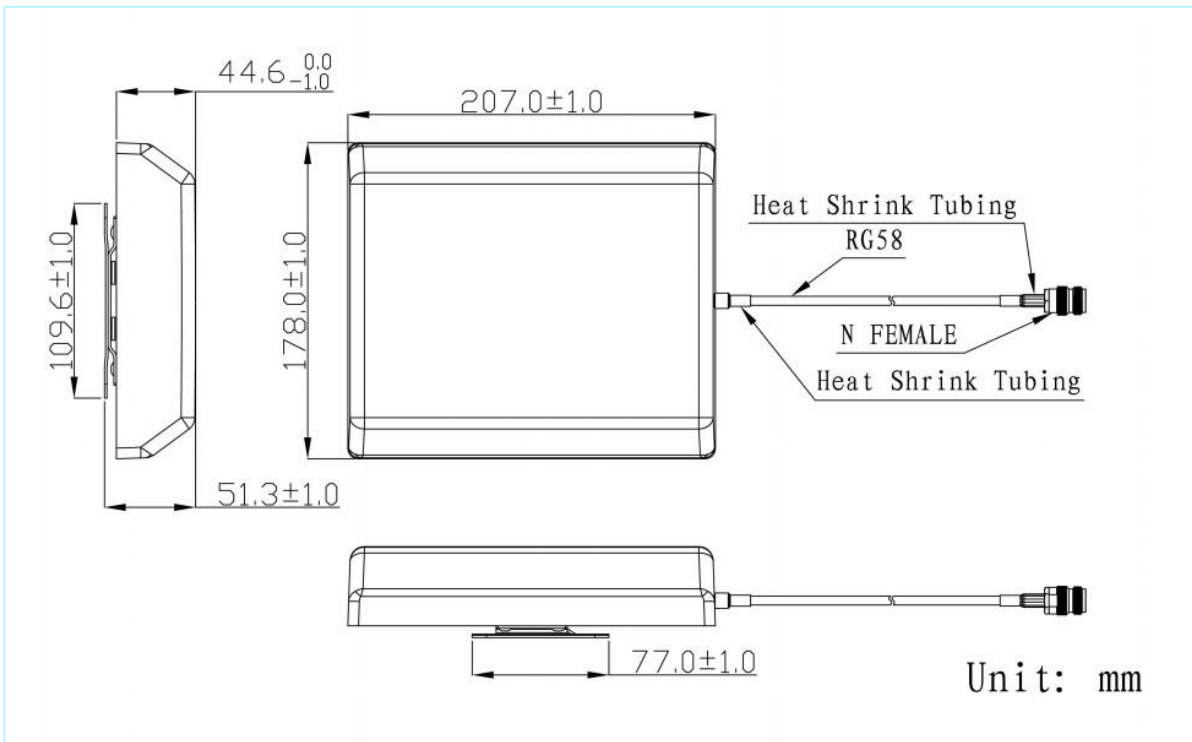

Maswell 4G/3G/WiFi Panel Antenna Outdoor

AN_GSM_916

Mechanical dimension

Maswell 4G/3G/WiFi Panel Antenna Outdoor

Specifications

Item	Specifications	
Antenna	Frequency Range	824~960/1710~2170/2400~2500MHz
	Polarization	Linear
	Gain	6/9/10dBi
	V.S.W.R	<2.0
	Impedance	50Ω
Mechanical	Cable	RG58
	Connector	SMA
	Material	ABS
	Mounting Method	Screw
Environmental	Operating Temperature	-40℃~+85℃
	Relative Humidity	Up to 95%
	Environmentally Friendly	ROHS Compliant