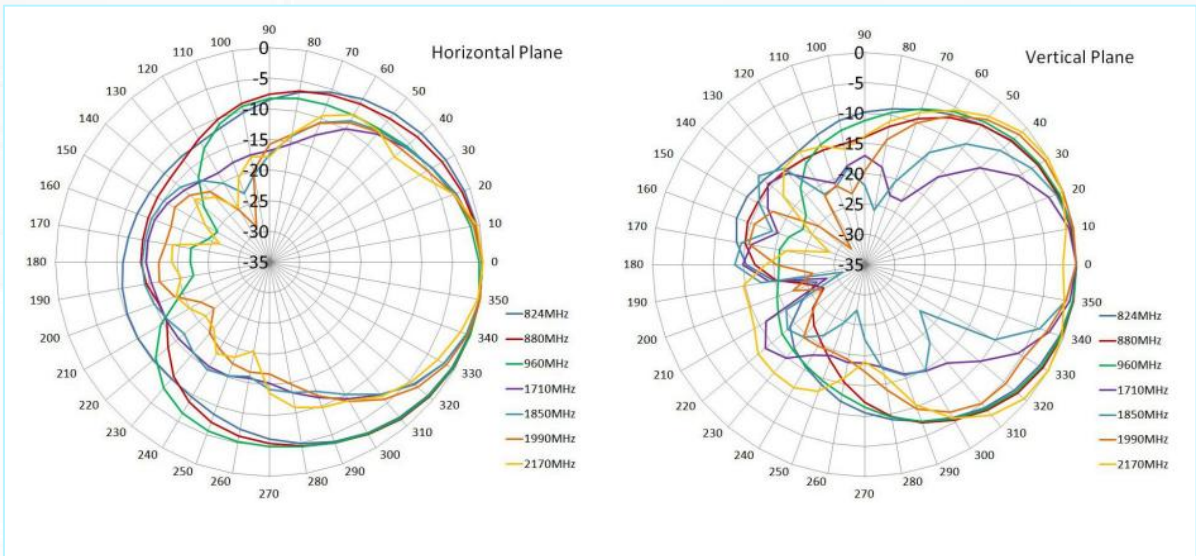

Maswell 4G/3G/WiFi Panel Antenna Outdoor

AN_GSM_916

Mechanical dimension

Maswell 4G/3G/WiFi Panel Antenna Outdoor

Specifications

Item	Specifications	
Antenna	Frequency Range	824~960/1710~2170/2400~2500MHz
	Polarization	Linear
	Gain	6/9/10dBi
	V.S.W.R	<2.0
	Impedance	50Ω
Mechanical	Cable	RG58
	Connector	SMA
	Material	ABS
	Mounting Method	Screw
Environmental	Operating Temperature	-40℃~+85℃
	Relative Humidity	Up to 95%
	Environmentally Friendly	ROHS Compliant

Maswell 4G/3G/WiFi Panel Antenna Outdoor

Radiation Patterns

NEW
TECHNOLOGY
PROJECT

Maswell 4G/3G/WiFi Panel Antenna Outdoor

Radiation Patterns