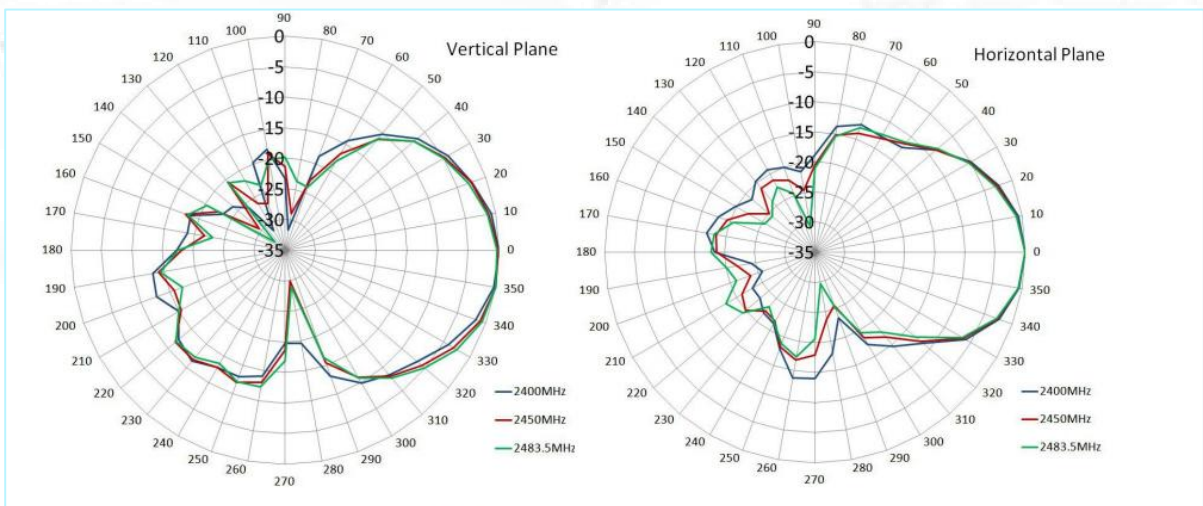

Maswell 4G/3G/WiFi Panel Antenna Outdoor

AN_GSM_916

Mechanical dimension

Maswell 4G/3G/WiFi Panel Antenna Outdoor

Specifications

Item	Specifications	
Antenna	Frequency Range	824~960/1710~2170/2400~2500MHz
	Polarization	Linear
	Gain	6/9/10dBi
	V.S.W.R	<2.0
	Impedance	50Ω
Mechanical	Cable	RG58
	Connector	SMA
	Material	ABS
	Mounting Method	Screw
Environmental	Operating Temperature	-40℃~+85℃
	Relative Humidity	Up to 95%
	Environmentally Friendly	ROHS Compliant

Maswell 4G/3G/WiFi Panel Antenna Outdoor

Radiation Patterns

NEW
TECHNOLOGY
PROJECT

Maswell 4G/3G/WiFi Panel Antenna Outdoor

Radiation Patterns