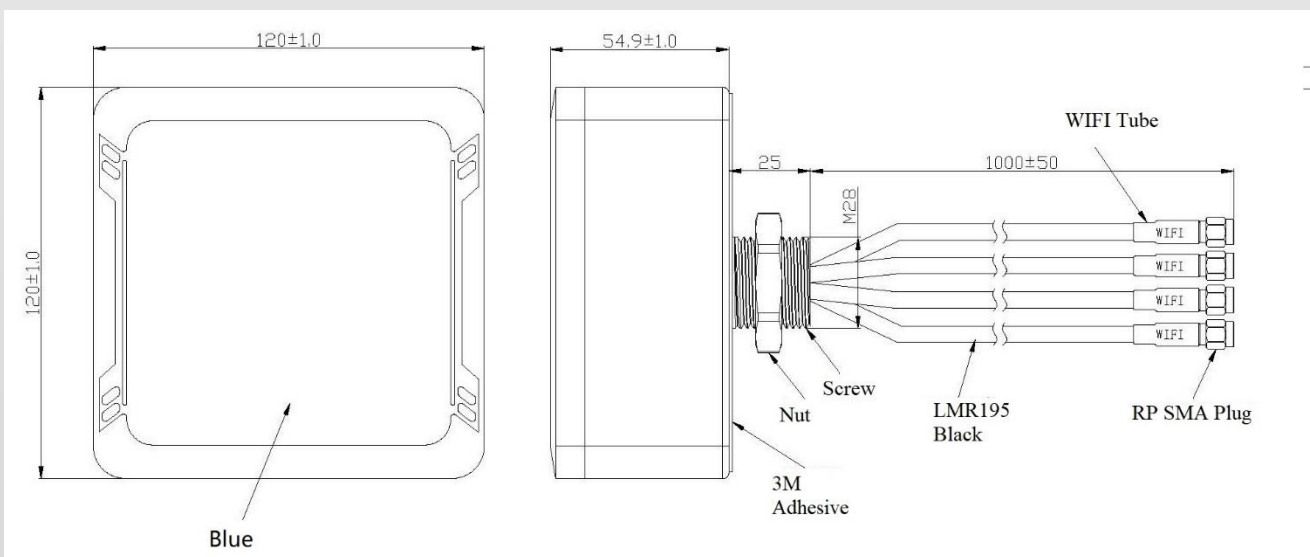

# Maswell 4X4 WIFI7 Antenna Screw and Adhesive Mount 2100-7125MHz

AN.AG50.4WiFi.7125.40

## Schematic picture